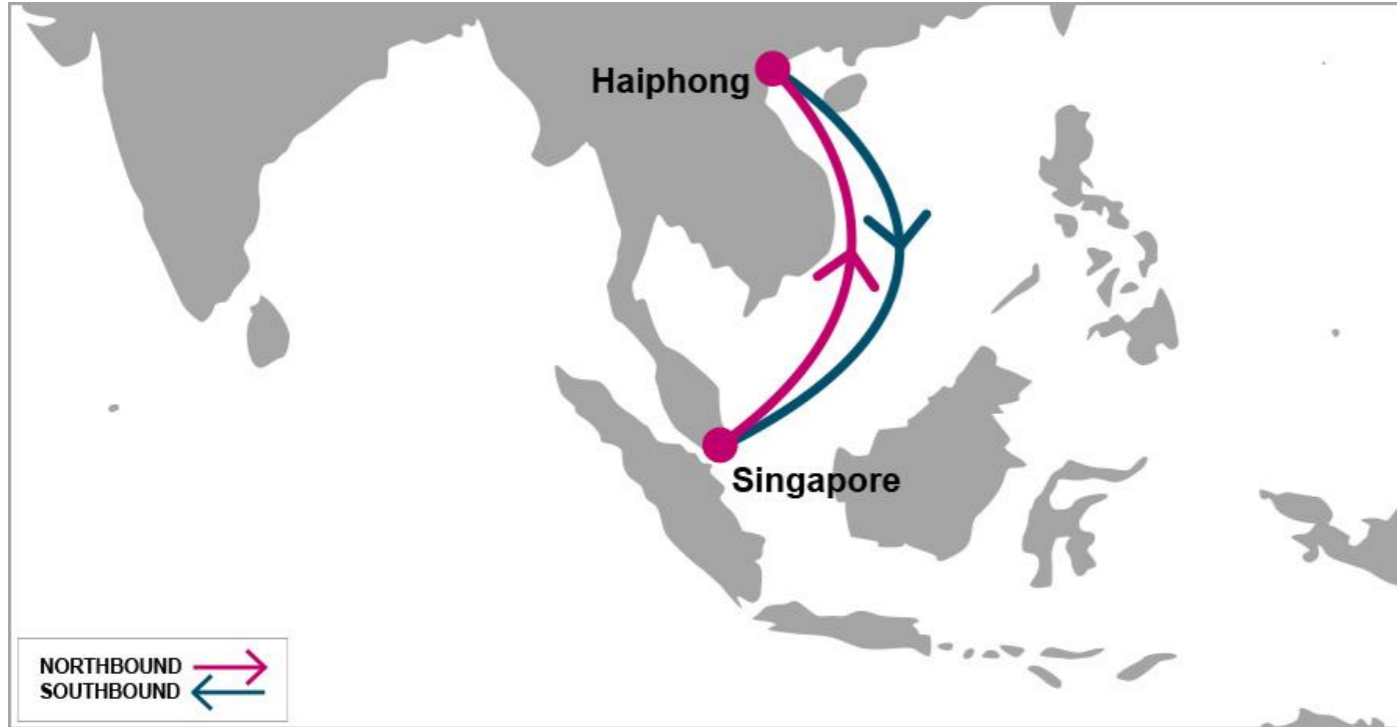

NVS: North Vietnam Shuttle Service

PORT ROTATION

(Terminals are subject to change)

ORIGIN	ETA/ETD	TERMINAL
Singapore	THU/FRI	PSA Singapore
Haiphong	THU/FRI	Tan Vu Terminal
Singapore	THU/FRI	PSA Singapore
Turnaround days:	14	

Weekly/Fixed Day Service

KEY TRANSIT TABLE

N/B	HPH	S/B	SIN
SIN	6	HPH	6

KEY TRANSIT TABLE - UNLOCODE PORT NAME & COUNTRY NAME

SIN: Singapore, Singapore | HPH: Haiphong, Vietnam

Last update : 21-Mar-2018