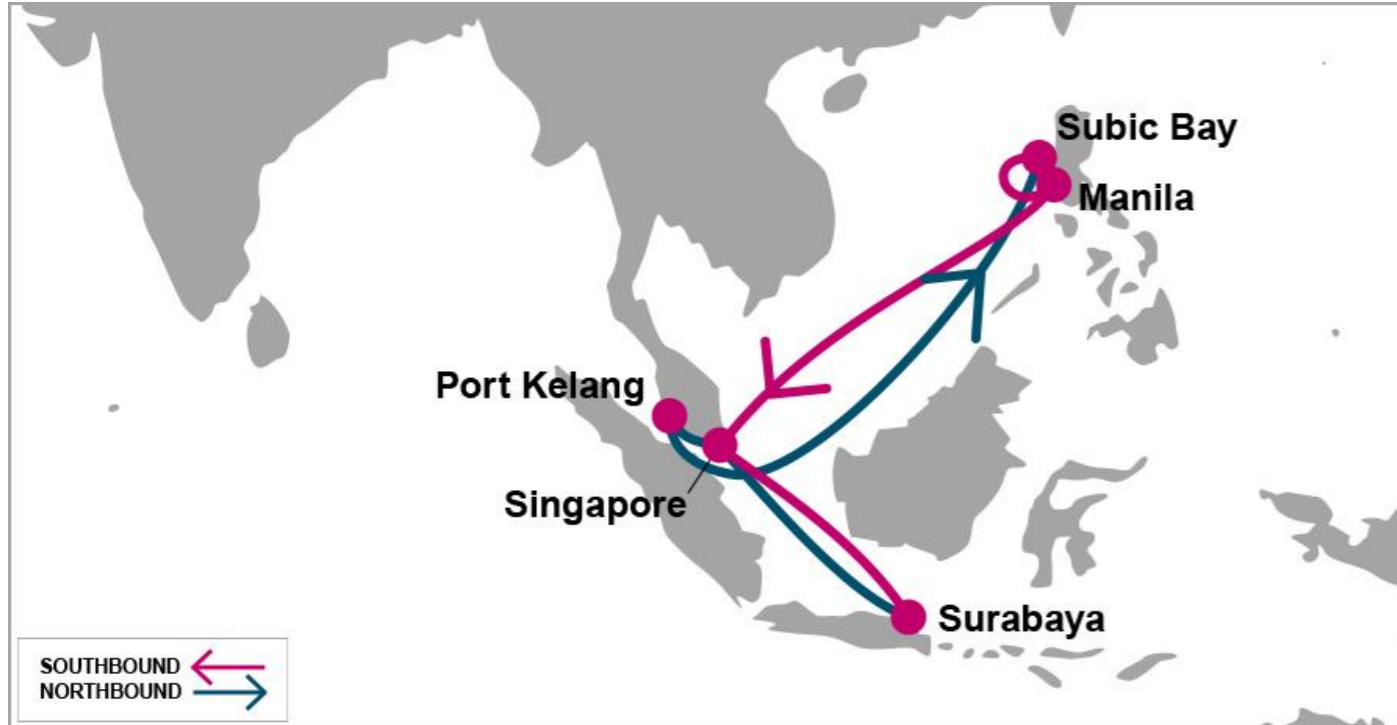

PID: Philippines Indonesia

PORT ROTATION

(Terminals are subject to change)

ORIGIN	ETA/ETD	TERMINAL
Singapore	WED/THU	PSA Singapore
Port Kelang	FRI/FRI	North Port
Subic Bay	TUE/WED	Subic Bay Terminal
Manila	WED/FRI	Manila International Ctnr Port
Singapore	TUE/THU	PSA Singapore
Surabaya	SAT/SUN	DPW Surabaya
Singapore	WED/THU	PSA Singapore
Turnaround days:		21

Weekly/Fixed Day Service

KEY TRANSIT TABLE

S/B	SIN	SUB	N/B	SIN	PKG	SFS	MNL
SFS	6	10	SUB	2	5	9	10
MNL	4	8	SIN		1	5	6
SIN		2	PKG			4	5

KEY TRANSIT TABLE - UNLOCODE PORT NAME & COUNTRY NAME

SFS: Subic Bay, Philippines | MNL: Manila, Philippines | SIN: Singapore, Singapore | SUB: Surabaya, Indonesia | PKG: Port Kelang, Malaysia