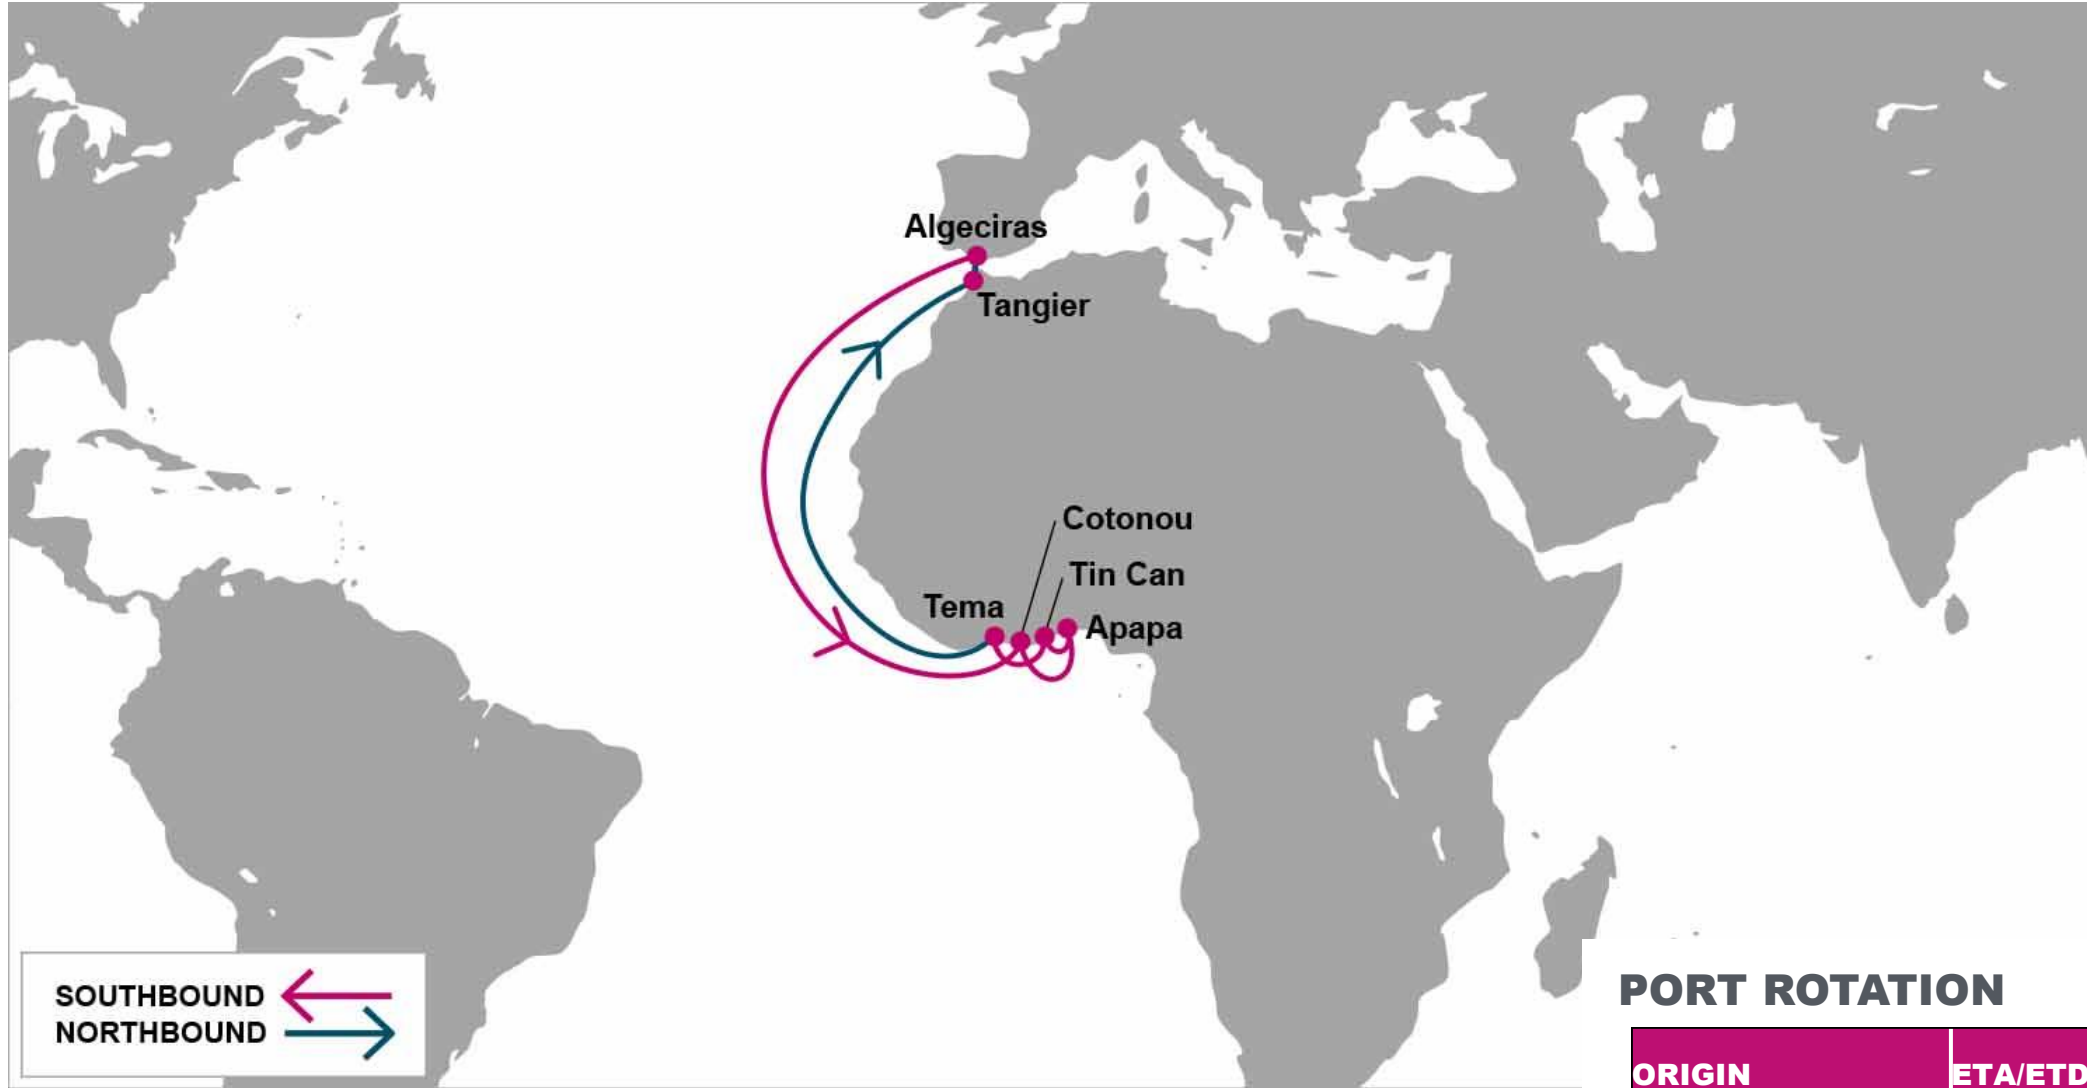

For more information, please click [here](#)

PORT ROTATION

(Terminals are subject to change)

S/B	COO	APP	TIP	TEM	N/B	APP	TIP	TEM	TNG	ALG
TNG	9	11	13	16	COO	1	3	6	16	17
ALG	8	10	12	15	APP			3	13	14
					TIP			1	11	12
					TEM				9	10

ORIGIN	ETA/ETD	TERMINAL
Tangier	THU/SAT	Eurogate Terminal Tangier
Algeciras	SAT/SUN	Total Terminal International Algeciras SA
Cotonou	MON/TUE	Benin Terminal Cotonou
Apapa	WED/FRI	Apm Terminals, Apapa
Tin Can	FRI/SUN	Tincan Island Container Terminal Ltd.
Tema	MON/TUE	Meridian Port Services Ltd (MPS)
Tangier	THU/SAT	Eurogate Terminal Tangier
Turnaround days:		28

KEY TRANSIT TABLE - UNLOCODE PORT NAME & COUNTRY NAME

ALG: Algeciras, Spain | **TNG:** Tangier, Morocco | **COO:** Cotonou, Benin | **APP:** Apapa, Nigeria | **TIP:** Tin Can, Nigeria | **TEM:** Tema, Ghana

Note: Transit times and port rotation are as of now and subject to change