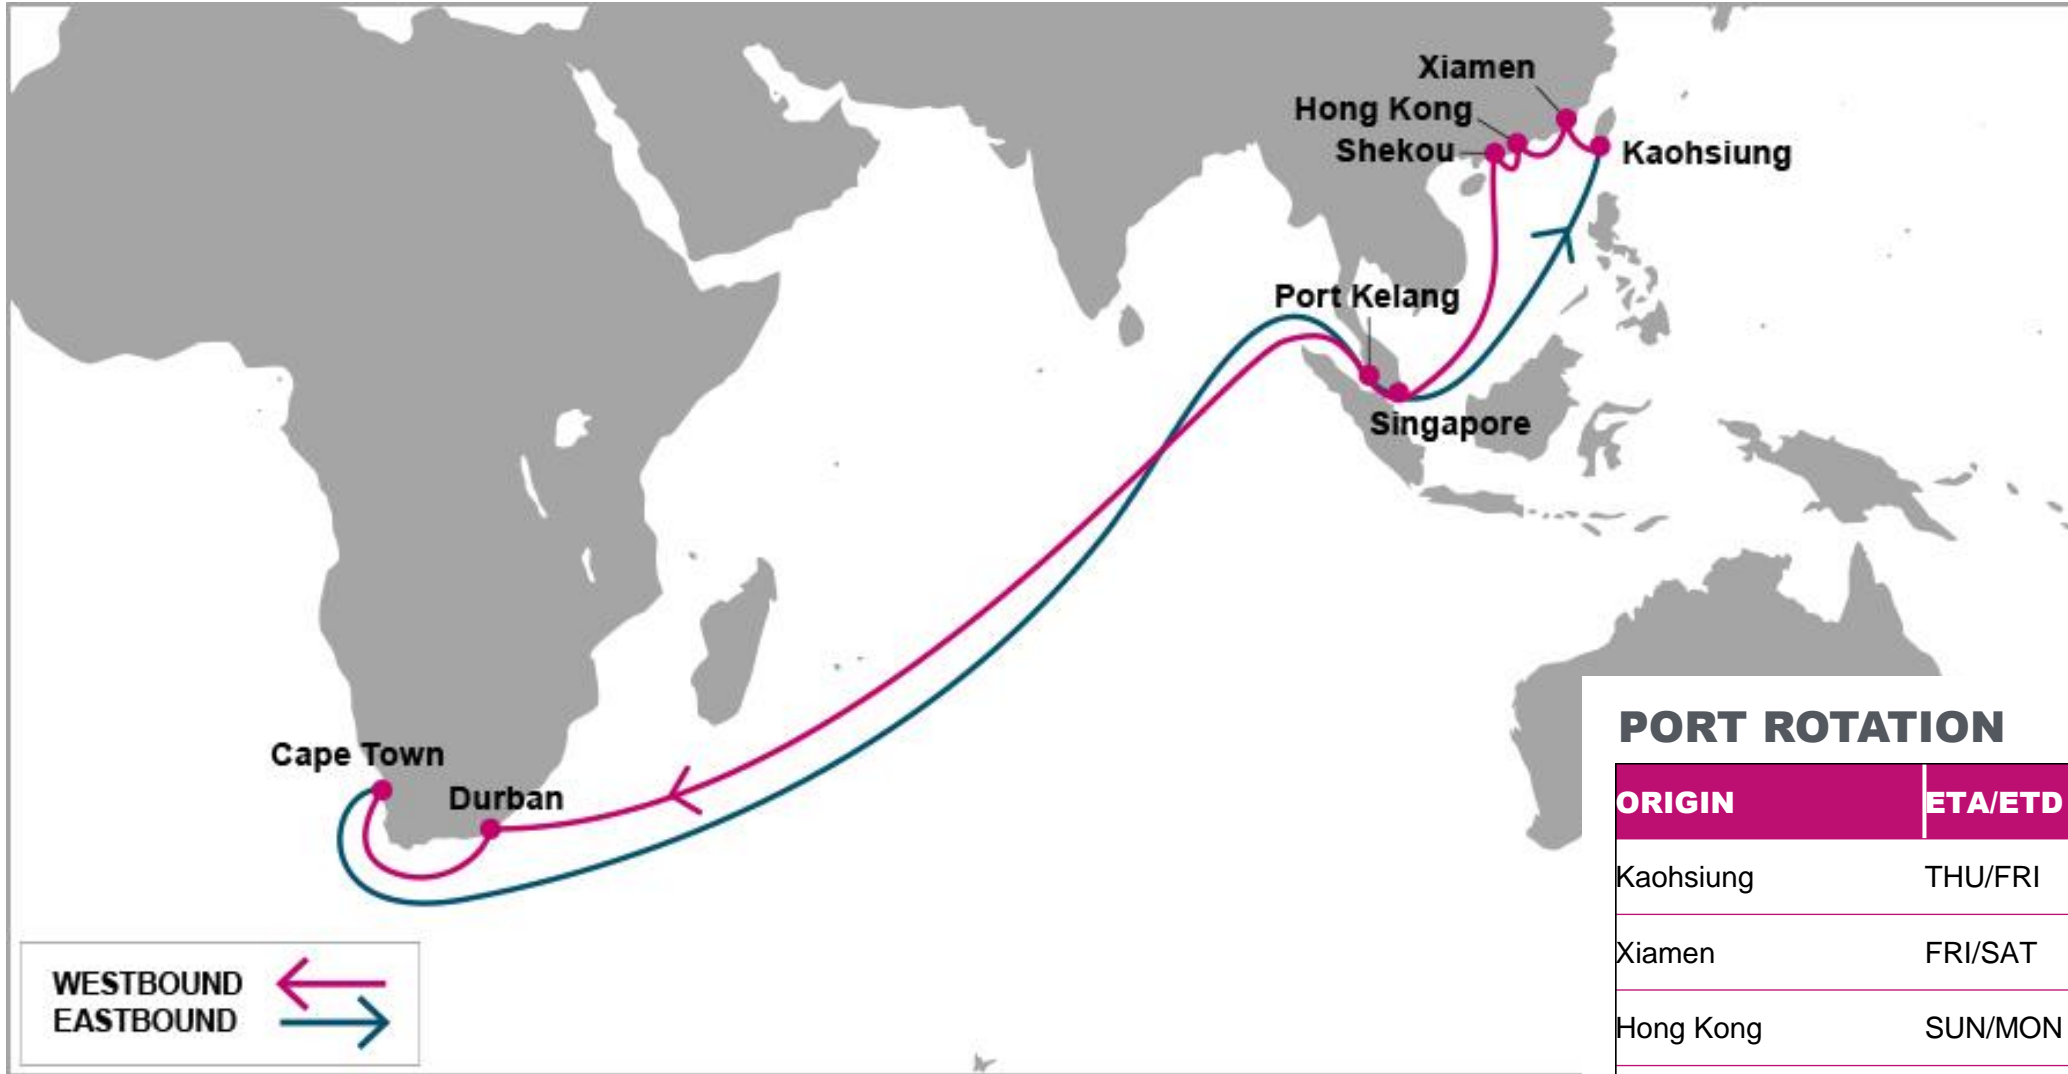

For more information, please click [here](#)

PORT ROTATION

(Terminals are subject to change)

ORIGIN	ETA/ETD	TERMINAL
Kaohsiung	THU/FRI	Kaohsiung 115 116 117 Terminal
Xiamen	FRI/SAT	Xiamen Haitian Container Terminal
Hong Kong	SUN/MON	Hong Kong International Terminals
Shekou	MON/MON	Shekou Container Terminal LTD
Singapore	FRI/SAT	PSA Singapore
Port Kelang	SUN/SUN	Westports
Durban	SUN/WED	New Pier 1 Terminal
Cape Town	SAT/MON	Cape Town Container Terminal
Port Kelang	FRI/FRI	Westports
Singapore	SAT/SUN	PSA Singapore
Kaohsiung	THU/FRI	Kaohsiung 115 116 117 Terminal
Turnaround days: 56		

W/B	DUR	CPT	E/B	PKG	SIN	KHH	XMN	HKG	SHK
KHH	23	29	DUR	23	24	29	30	32	33
XMN	22	28	CPT	18	19	24	25	27	28
HKG	20	26							
SHK	20	26							
SIN	15	21							
PKG	14	20							

KEY TRANSIT TABLE - UNLOCODE PORT NAME & COUNTRY NAME

KHH: Kaohsiung, Taiwan | **XMN:** Xiamen, China | **HKG:** Hong Kong, China | **SHK:** Shekou, China | **SIN:** Singapore, Singapore | **PKG:** Port Kelang, Malaysia | **DUR:** Durban, South Africa | **CPT:** Cape Town, South Africa

NOTE: Transit times and port rotation are as of now and subject to change