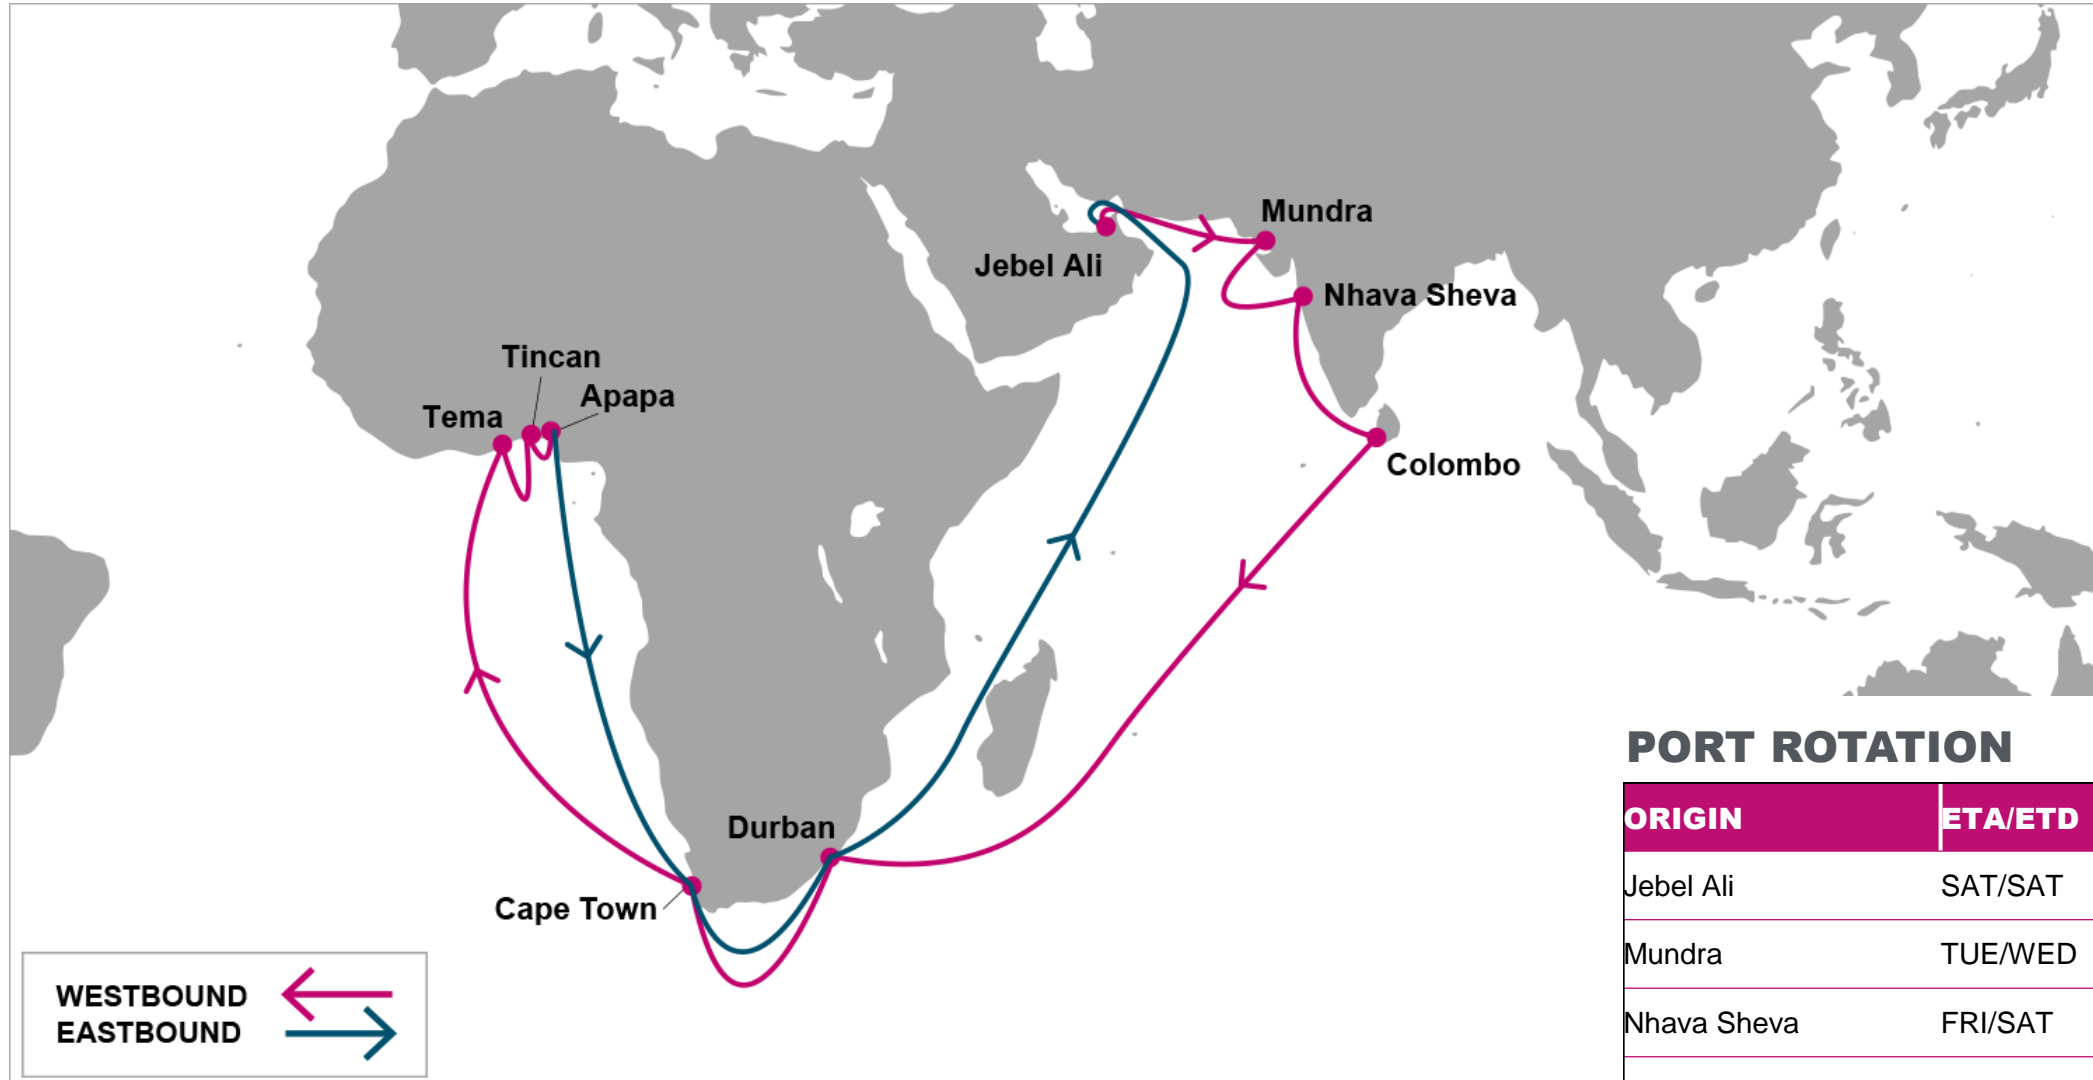

For more information, please click [here](#)

PORT ROTATION

(Terminals are subject to change)

ORIGIN	ETA/ETD	TERMINAL
Jebel Ali	SAT/SAT	TBA
Mundra	TUE/WED	TBA
Nhava Sheva	FRI/SAT	TBA
Colombo	TUE/WED	TBA
Durban	SAT/MON	Durban Container Terminal
Cape Town	WED/THU	Transnet Cape Town Terminal
Tema	FRI/SAT	MPS – Terminal 3
Tin Can	SUN/MON	Tin Can Island Contr Tml
Apapa	MON/TUE	Apapa Terminals
Cape Town	WED/THU	Transnet Cape Town Terminal
Durban	SUN/MON	Durban Container Terminal
Jebel Ali	SAT	TBA
Turnaround days: 63		

W/B	DUR	CPT	TEM	TIN	APP	E/B	CPT	DUR	JEA	MUN	NSA
JEA	21	25	34	35	37	TEM	11	15	28	31	34
MUN	17	21	30	32	33	TIN	9	13	26	29	32
NSA	14	18	27	29	30	APP	8	12	25	28	31
CMB	10	14	23	25	26	CPT			16	19	22
DUR			11	13	14	DUR			12	15	18
CPT			8	10	11						

KEY TRANSIT TABLE - UNLOCODE PORT NAME & COUNTRY NAME

JEA: Jebel Ali, UAE | **MUN:** Mundra, India | **NSA:** Nhava Sheva, India | **CMB:** Colombo, Sri Lanka | **DUR:** Durban, South Africa | **CPT:** Cape Town, South Africa | **TEM:** Tema, Ghana | **TIN:** Tin Can, Nigeria | **APP:** Apapa, Nigeria

NOTE: Transit times and port rotation are as of now and subject to change