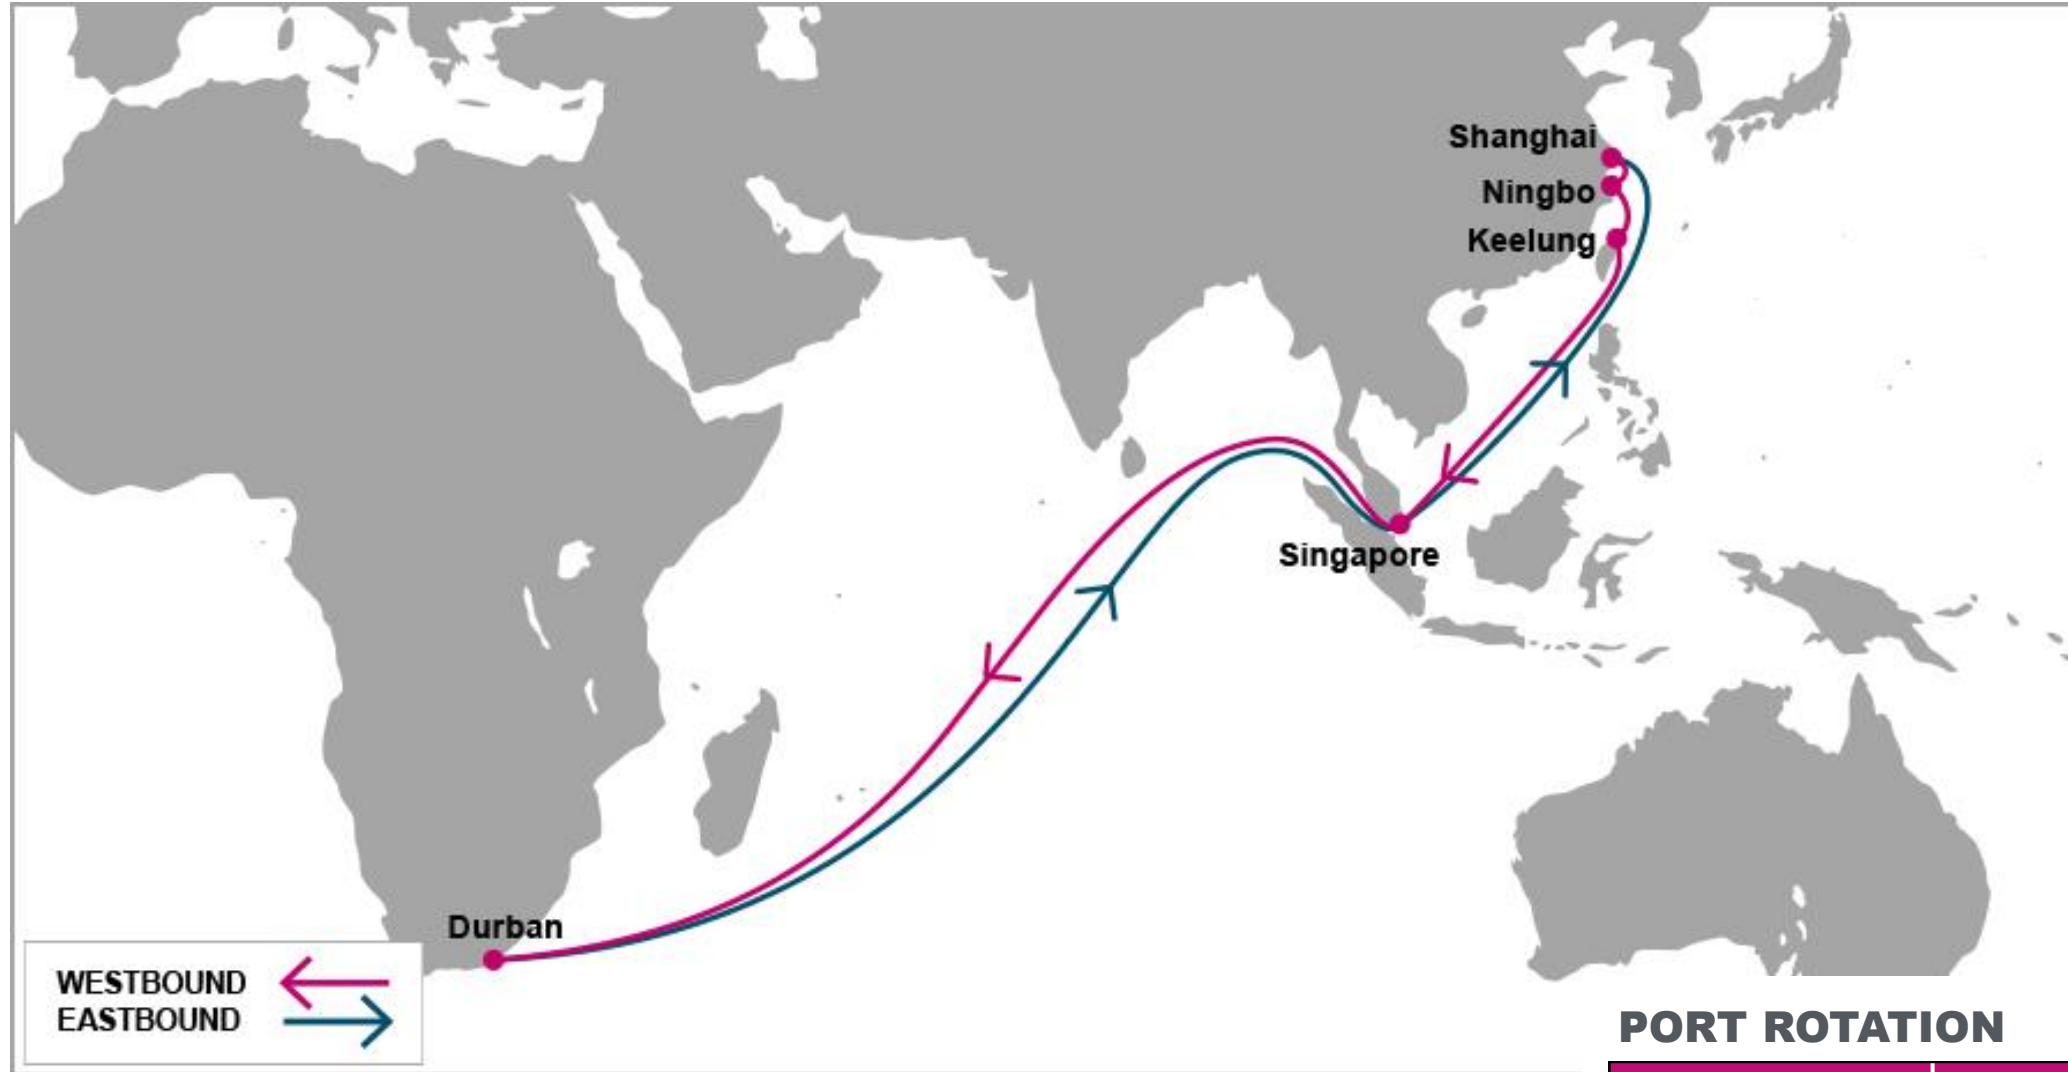

For more information, please click [here](#)

PORT ROTATION

(Terminals are subject to change)

W/B	DUR	E/B	SIN	SHA	NGB	KEL
SHA	24	DUR	14	21	23	25
NGB	23					
KEL	21					
SIN	13					

ORIGIN	ETA/ETD	TERMINAL
Shanghai	THU/FRI	Shanghai Shengdong International Container Terminal
Ningbo	SAT/SAT	Ningbo Port Group Beilun Third Container Terminal
Keelung	MON/MON	ULIC
Singapore	MON/TUE	PSA Singapore
Durban	MON/THU	New Pier 1 Terminal
Singapore	THU/THU	PSA Singapore
Shanghai	THU/FRI	Shanghai Shengdong International Container Terminal
Turnaround days:		49

KEY TRANSIT TABLE - UNLOCODE PORT NAME & COUNTRY NAME

SHA: Shanghai, China | **NGB:** Ningbo, China | **KEL:** Keelung, Taiwan | **SIN:** Singapore, Singapore | **DUR:** Durban, South Africa

NOTE: Transit times and port rotation are as of now and subject to change