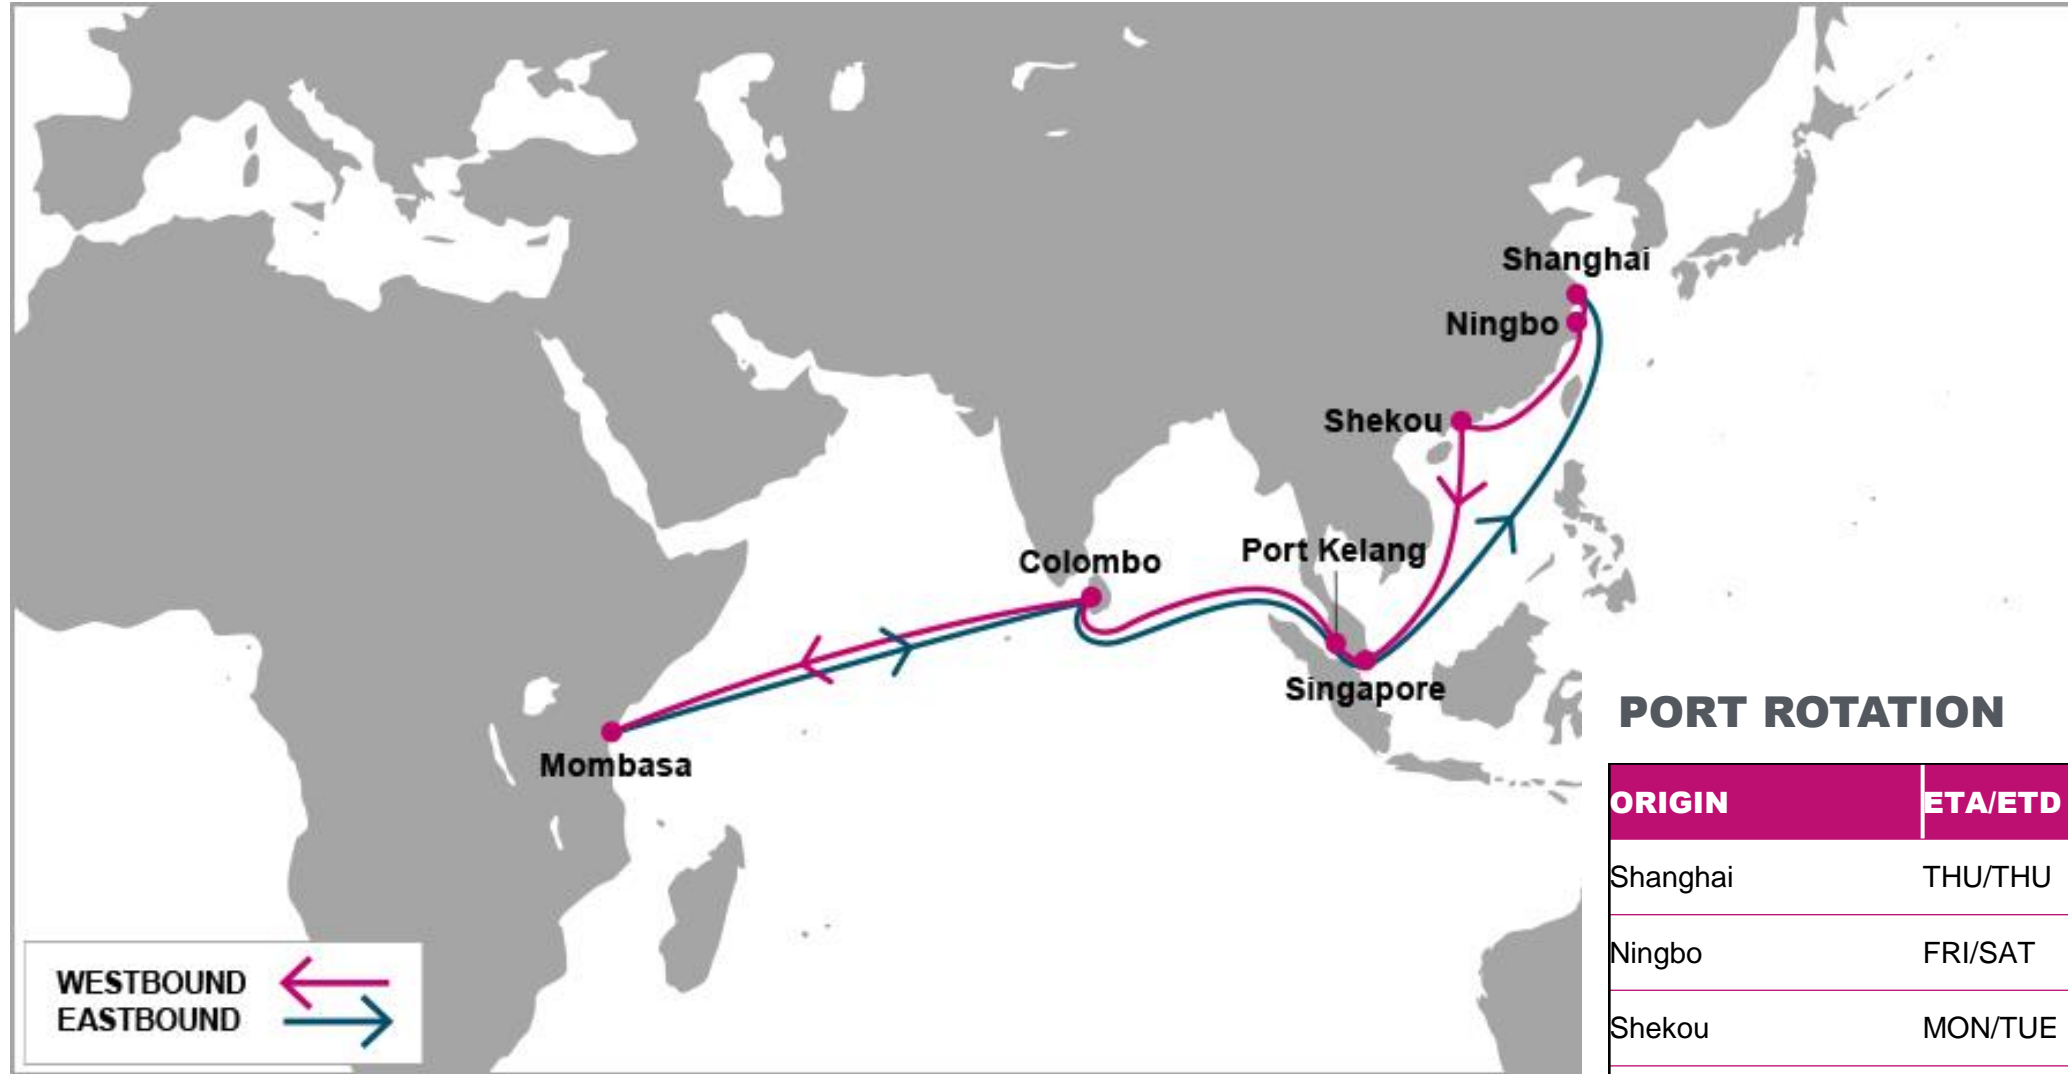

For more information, please click [here](#)

PORT ROTATION

(Terminals are subject to change)

ORIGIN	ETA/ETD	TERMINAL
Shanghai	THU/THU	Wai Gao Qiao Phase 2
Ningbo	FRI/SAT	Ningbo Beilun Container Terminal
Shekou	MON/TUE	Shekou Container Terminal
Singapore	SUN/SUN	PSA Singapore
Port Kelang	TUE/TUE	Westports
Colombo	SAT/SUN	JCT
Mombasa	SUN/WED	MCT
Colombo	THU/THU	JCT
Port Kelang	MON/TUE	Westports
Singapore	WED/THU	PSA Singapore
Shanghai	THU/THU	Wai Gao Qiao Phase 2
Turnaround days: 49		

W/B	MBA	E/B	CMB	PKG	SIN	SHA
SHA	24	MBA	8	12	14	22
NGB	22					
SHK	19					
SIN	14					
PKG	12					
CMB	7					

KEY TRANSIT TABLE - UNLOCODE PORT NAME & COUNTRY NAME

SHA: Shanghai, China | NGB: Ningbo, China | SHK: Shekou, China | SIN: Singapore, Singapore | PKG: Port Kelang, Malaysia | CMB: Colombo, Sri Lanka | MBA: Mombasa, Kenya

NOTE: Transit times and port rotation are as of now and subject to change