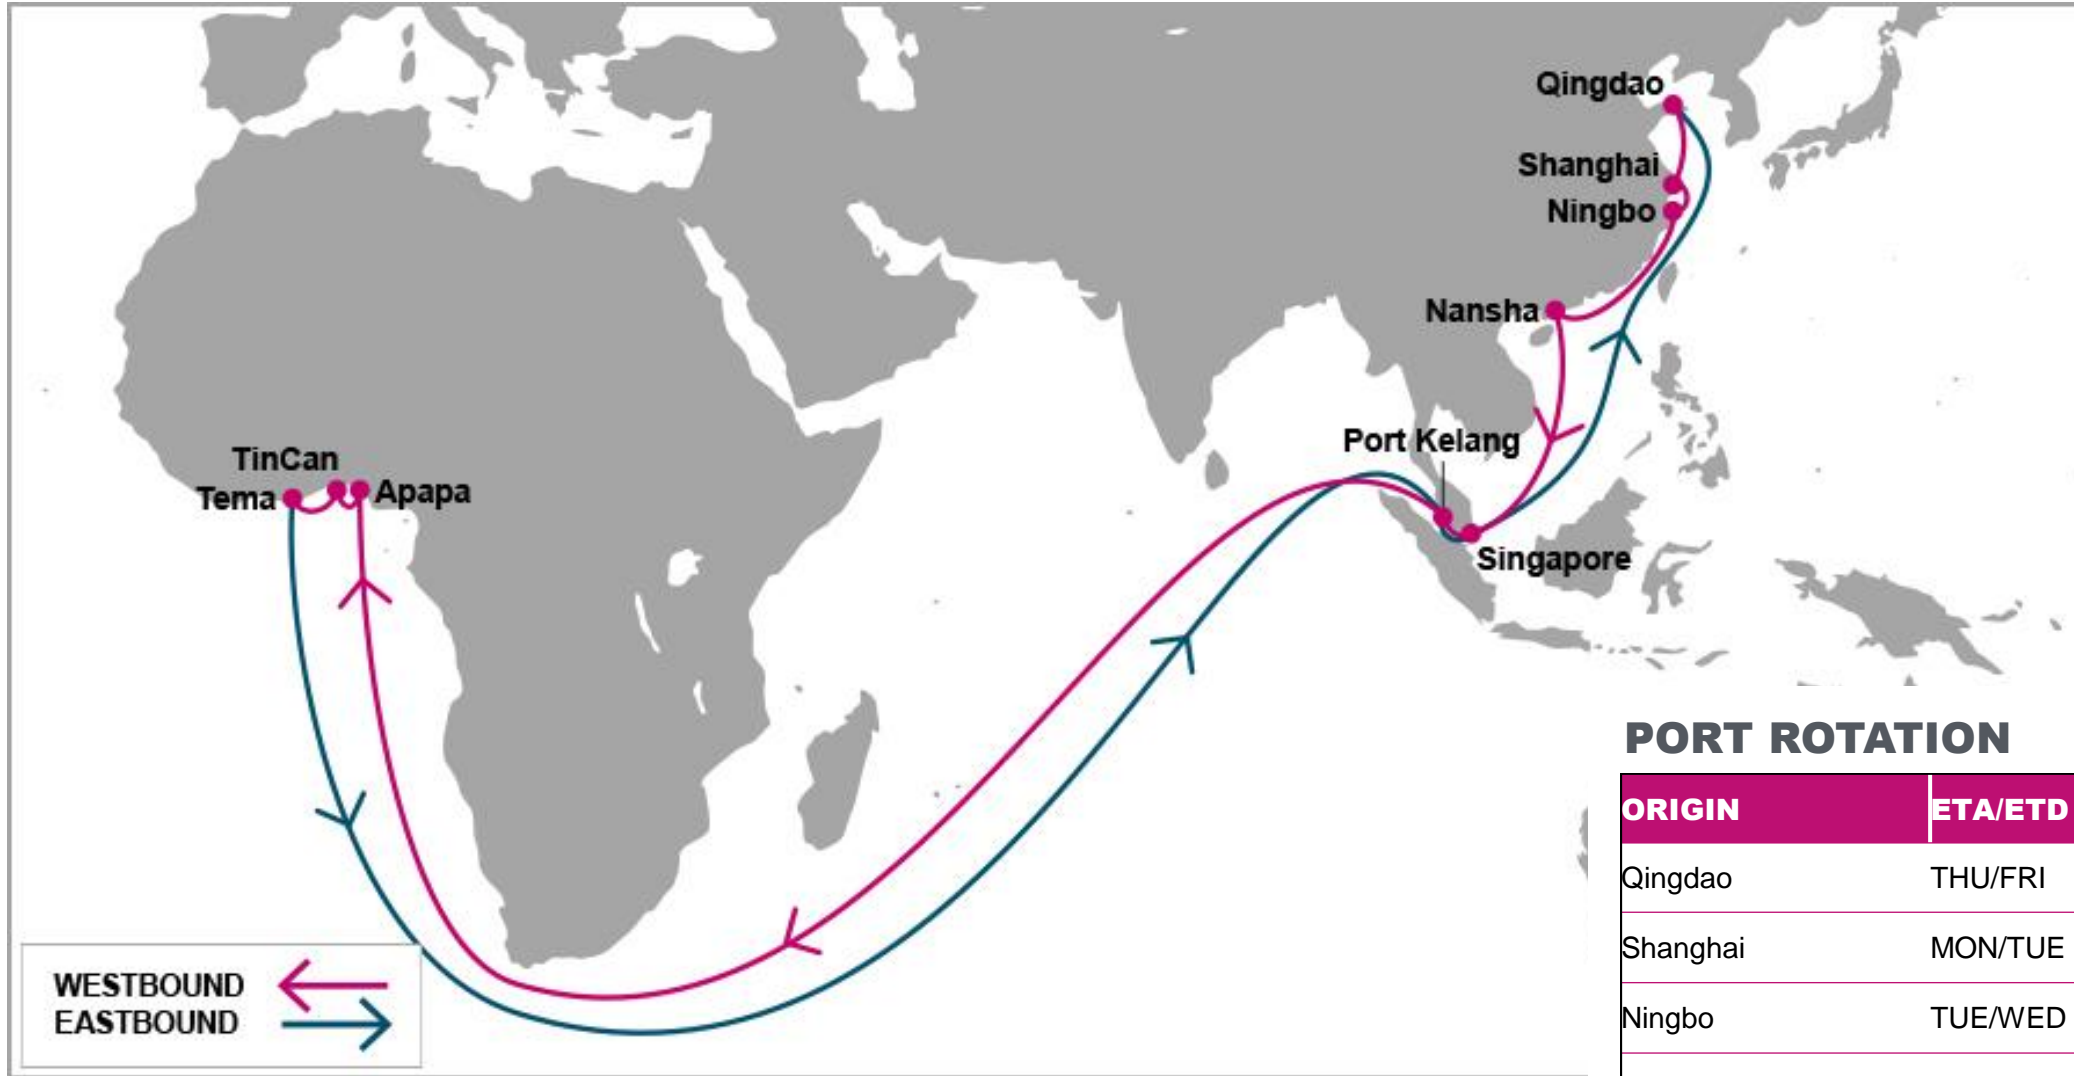

For more information, please click [here](#)

PORT ROTATION

(Terminals are subject to change)

ORIGIN	ETA/ETD	TERMINAL
Qingdao	THU/FRI	Qingdao Port
Shanghai	MON/TUE	Shanghai Zhen Dong Container Terminal Wai Gao Qiao Phase 2
Ningbo	TUE/WED	Ningbo Port Co.Ltd Beilun Second Container Terminal Branch - Phase Iii
Nansha	SAT/SAT	Guangzhou South China Ocean Gate
Singapore	WED/THU	PSA Singapore
Port Kelang	THU/FRI	West Port
Apapa	MON/WED	APM Terminals, Apapa
Tin Can	WED/FRI	Tincan Island Container Terminal Ltd.
Tema	SAT/TUE	Meridian Port Services Ltd (MPS)
Port Kelang	MON/TUE	West Port
Singapore	WED/WED	PSA Singapore
Qingdao	THU/FRI	Qingdao Port

Turnaround days: 84

W/B	APP	TIP	TEM	E/B	PKG	SIN	TAO	SHA	NGB	NSA
TAO	38	40	43	APP	33	35	43	47	48	52
SHA	34	36	39	TIP	31	33	41	45	46	50
NGB	33	35	38	TEM	27	29	37	41	42	46
NSA	30	32	35							
SIN	25	27	30							
PKG	24	26	29							

KEY TRANSIT TABLE - UNLOCODE PORT NAME & COUNTRY NAME

TAO: Qingdao, China | SHA: Shanghai, China | NGB: Ningbo, China | NSA: Nansha, China | SIN: Singapore, Singapore | PKG: Port Kelang, Malaysia | APP: Apapa, Nigeria | TIP: Tin Can, Nigeria | TEM: Tema, Ghana

NOTE: Transit times and port rotation are as of now and subject to change