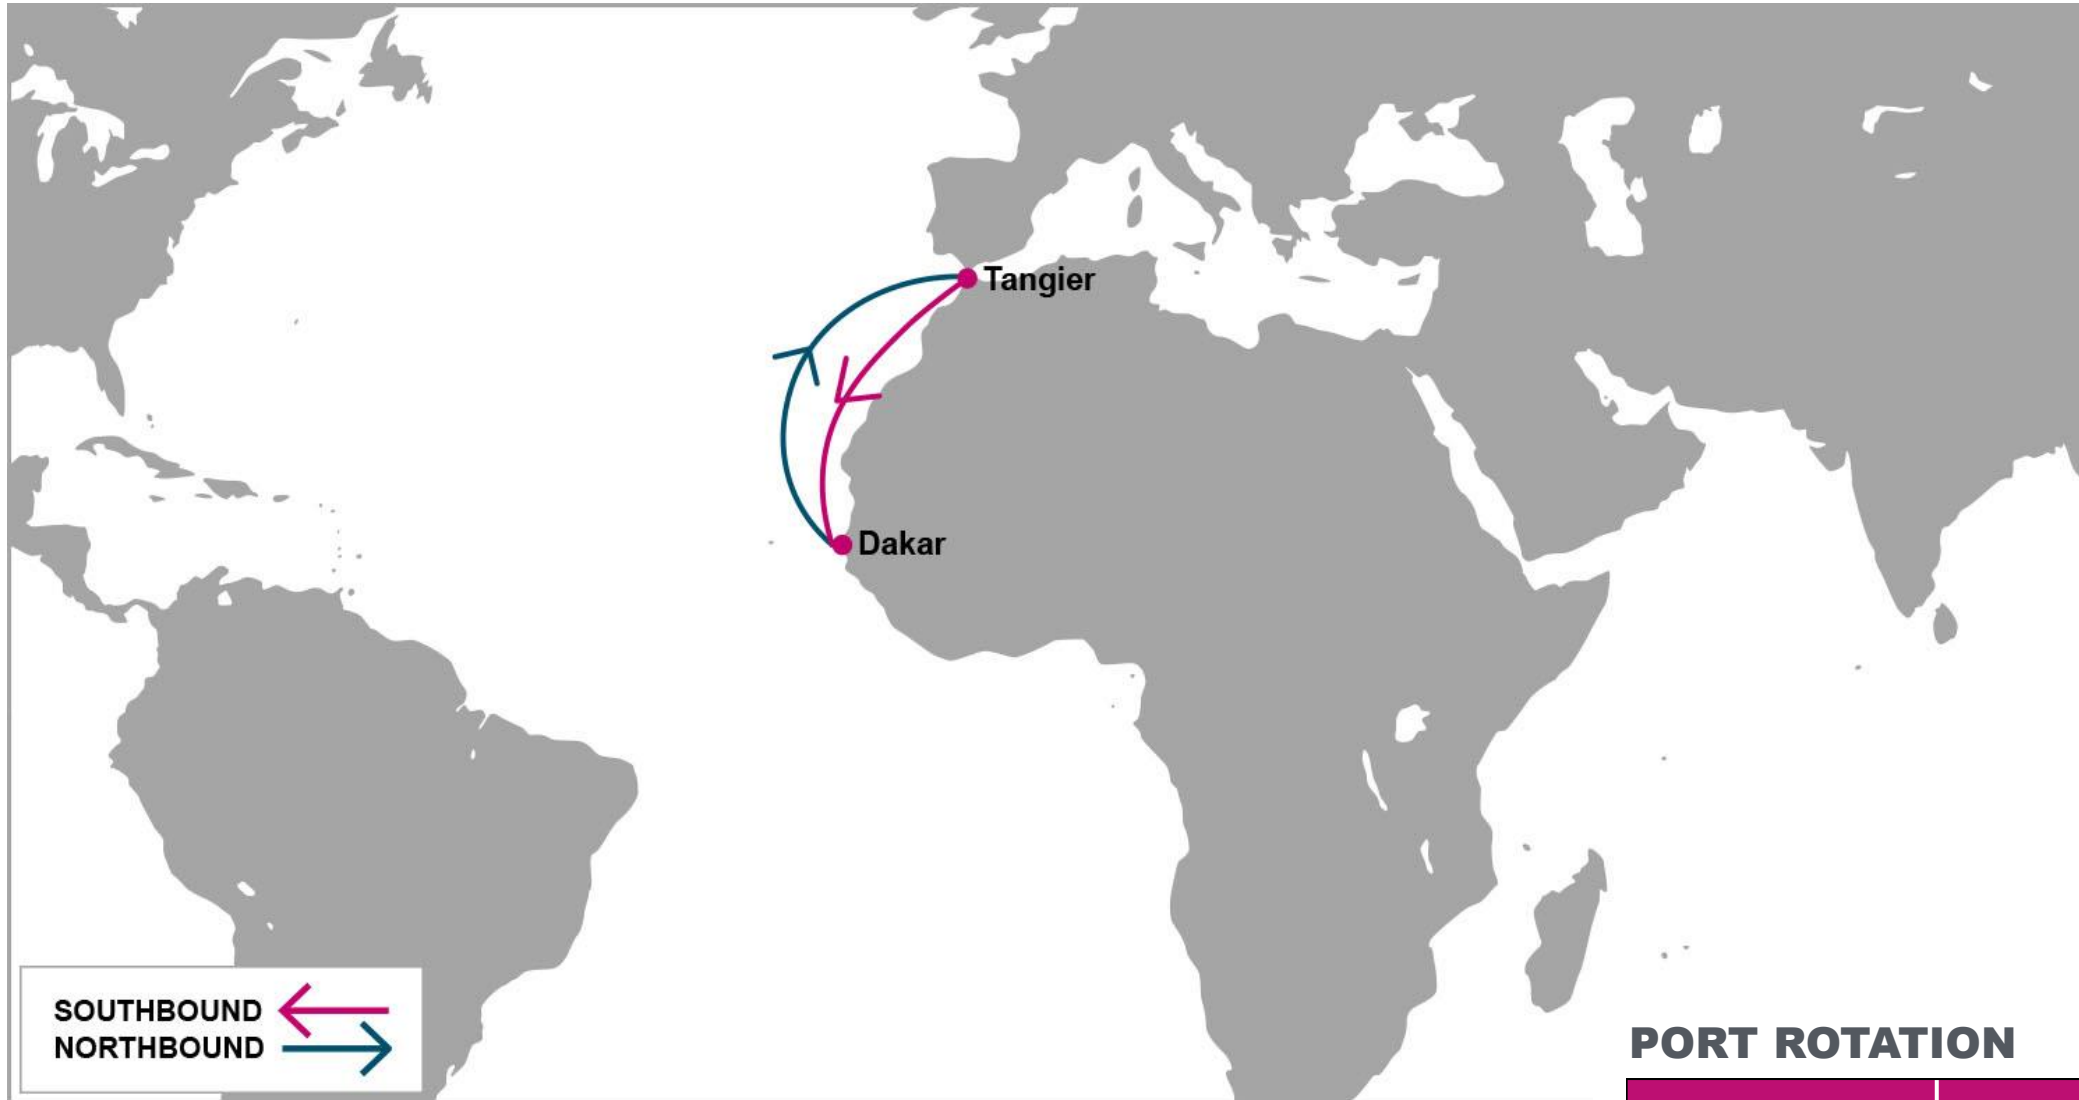

For more information, please click [here](#)

S/B	DKR	N/B	TNG
TNG	7	DKR	6

PORT ROTATION

(Terminals are subject to change)

ORIGIN	ETA/ETD	TERMINAL
Tangier	MON/MON	Eurogate
Dakar	MON/TUE	DP World Dakar
Tangier	MON/MON	Eurogate
Turnaround days: 28		

KEY TRANSIT TABLE - UNLOCODE PORT NAME & COUNTRY NAME

TNG: Tangier, Morocco | DKR: Dakar, Senegal

NOTE: Transit times and port rotation are as of now and subject to change