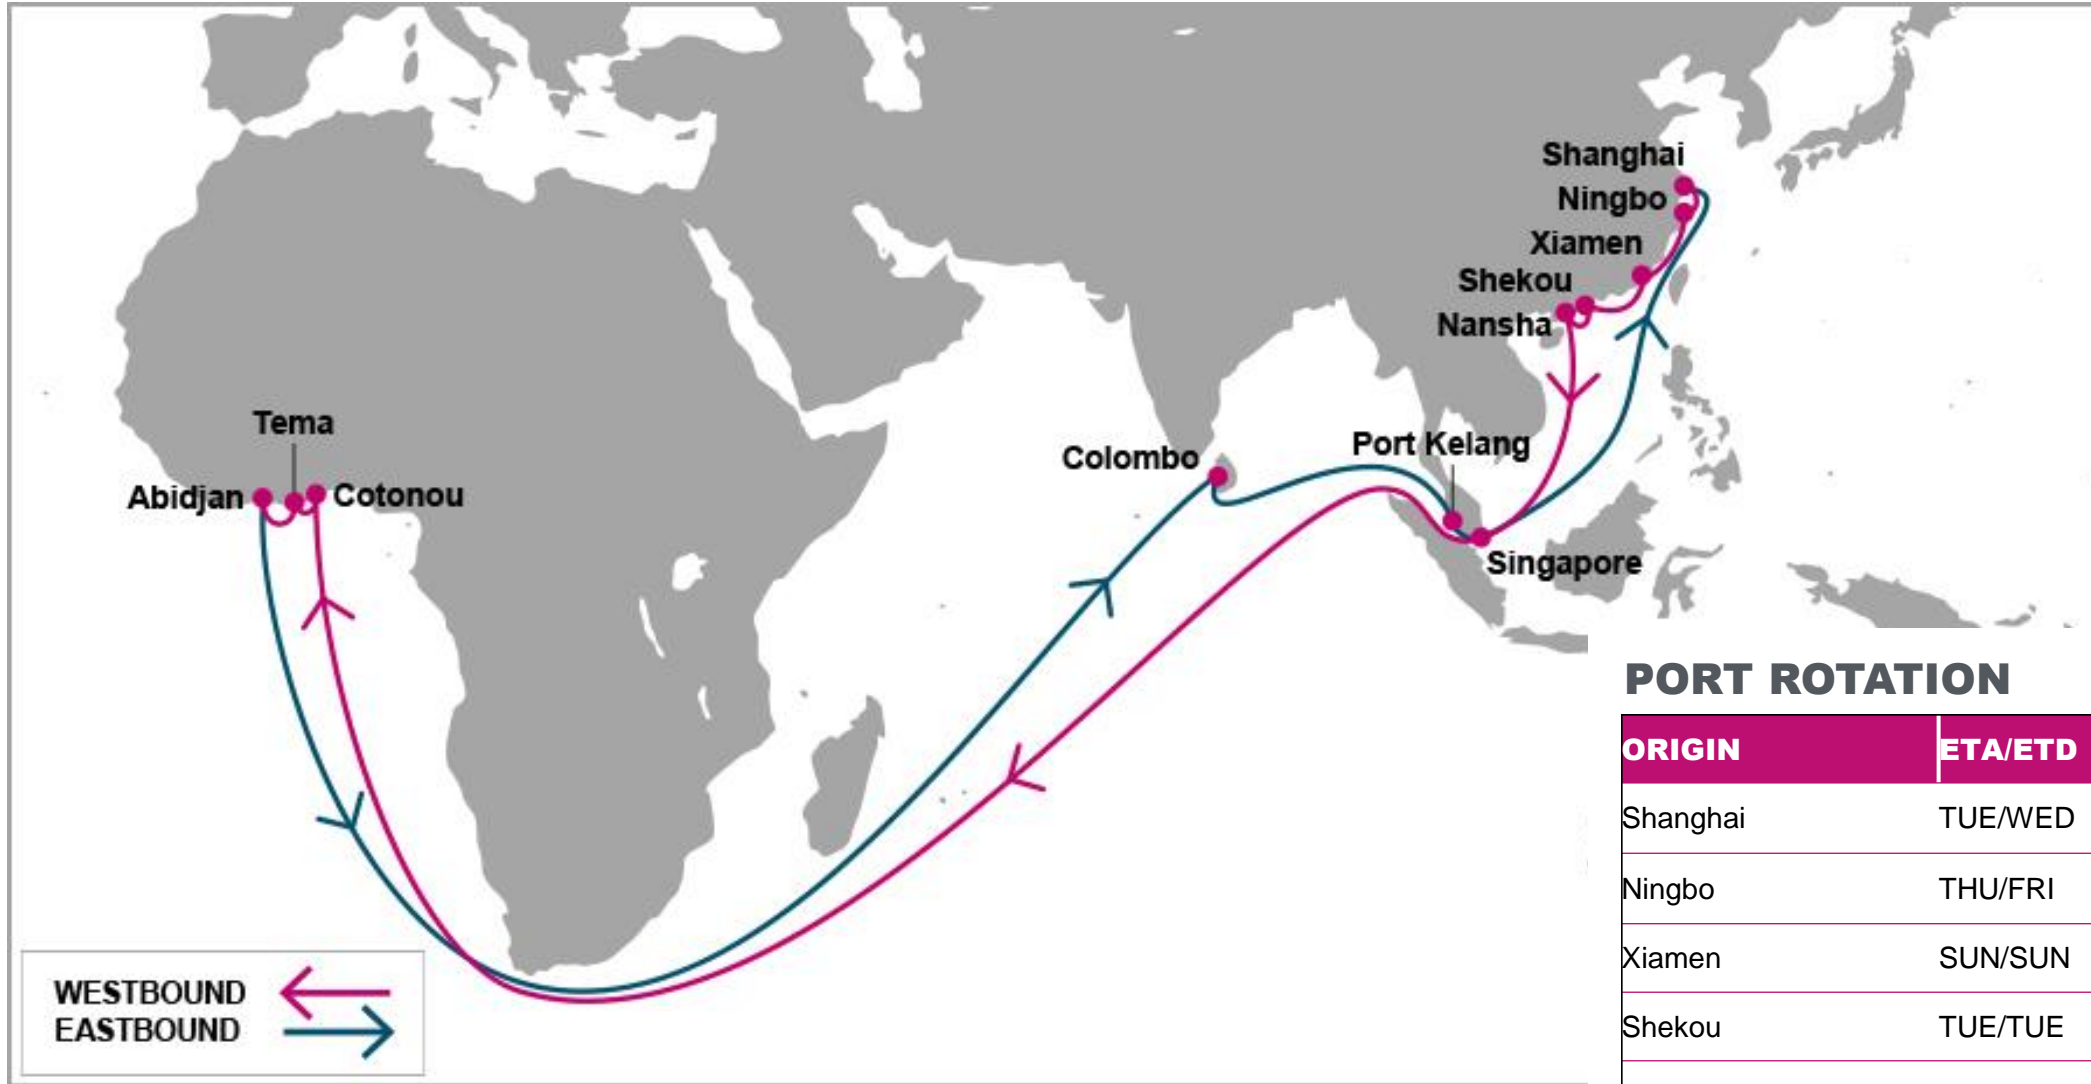

For more information, please click [here](#)

PORT ROTATION

(Terminals are subject to change)

ORIGIN	ETA/ETD	TERMINAL
Shanghai	TUE/WED	Shanghai Pudong Intl Container Terminal(WGQ)
Ningbo	THU/FRI	Zhoushan Yongzhou Container Terminals Limited
Xiamen	SUN/SUN	Xiamen Haitian Terminal
Shekou	TUE/TUE	Shekou Container Terminal
Nansha	WED/WED	Guangzhou South China Oceangate Container Terminal
Singapore	MON/MON	PSA Singapore
Cotonou	TUE/WED	Benin Terminal Cotonou
Tema	THU/FRI	Meridian Port Services Ltd (MPS)
Abidjan	SUN/MON	Abidjan Container Terminal
Colombo	TUE/TUE	Colombo International Container Terminal
Port Kelang	SUN/SUN	West Port
Singapore	MON/TUE	PSA Singapore
Shanghai	TUE/WED	Shanghai Pudong Intl Container Terminal(WGQ)
Turnaround days: 84		

W/B	COO	TEM	ABJ	E/B	CMB	PKG	SIN	SHA	NGB	XMN	SHK	NSA
SHA	41	43	46	COO	27	32	33	41	43	46	48	49
NGB	39	41	44	TEM	25	30	31	39	41	44	46	47
XMN	37	39	42	ABJ	22	27	28	36	38	41	43	44
SHK	35	37	40	CMB		5	6	14	16	19	21	22
NSA	34	36	39									
SIN	29	31	34									

KEY TRANSIT TABLE - UNLOCODE PORT NAME & COUNTRY NAME

SHA: Shanghai, China | NGB: Ningbo, China | XMN: Xiamen, China | SHK: Shekou, China | NSA: Nansha, China | SIN: Singapore, Singapore | COO: Cotonou, Benin | TEM: Tema, Ghana | ABJ: Abidjan, Côte d'Ivoire | CMB: Colombo, Sri Lanka | PKG: Port Kelang, Malaysia

NOTE: Transit times and port rotation are as of now and subject to change