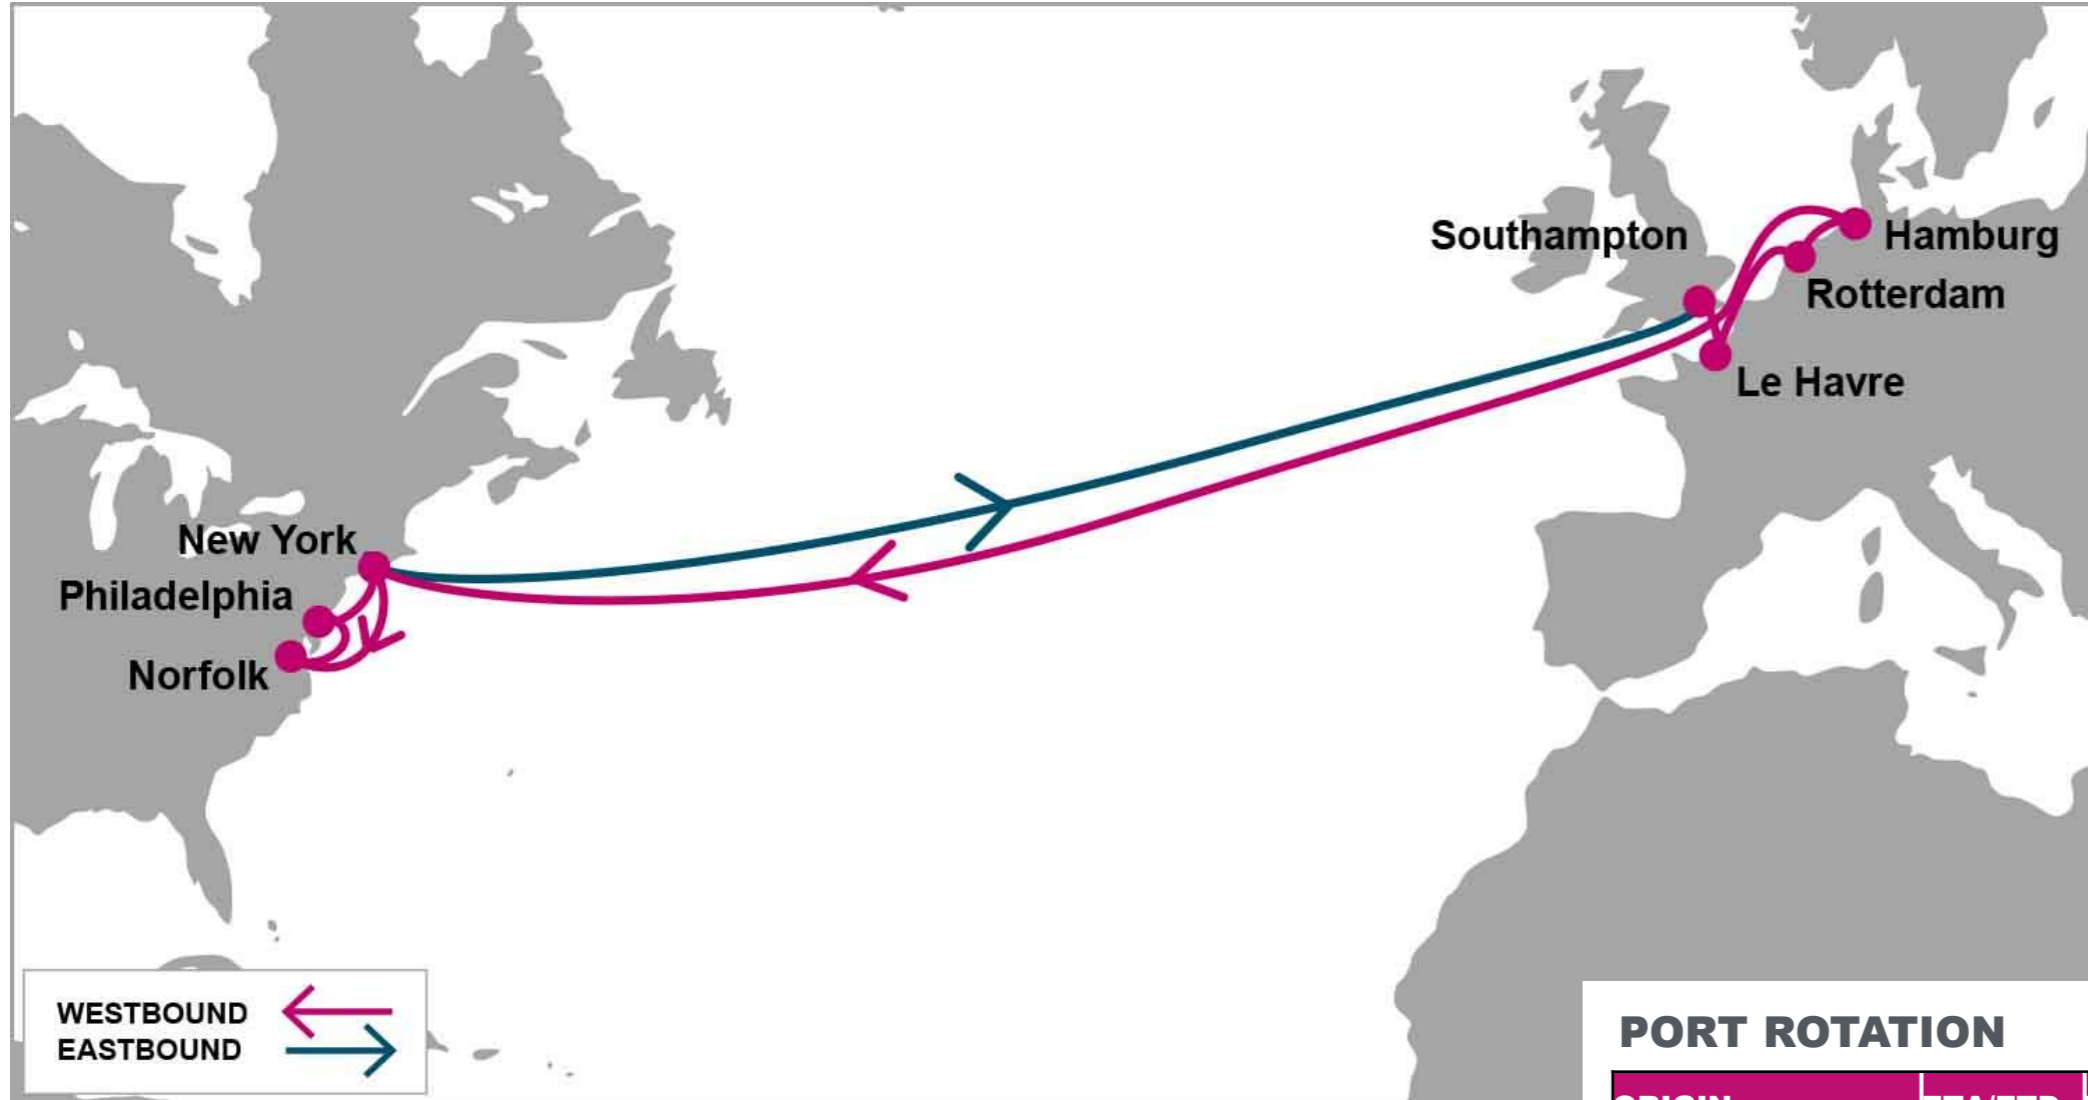

For more information, please click [here](#)

PORT ROTATION

(Terminals are subject to change)

ORIGIN	ETA/ETD	TERMINAL
Southampton	SAT/SUN	DP World Southampton
Le Havre	SUN/MON	North Terminals - Quais de Amerique (CNMP)
Rotterdam	TUE/WED	ECT Delta Terminal
Hamburg	FRI/SAT	Container Terminal Altenwerder (CTA)
New York	TUE/WED	Maher Terminals
Norfolk	THU/SAT	Norfolk International Terminal (NIT)
Philadelphia	SUN/MON	Packer Avenue Marine Terminal
New York	TUE/WED	Maher Terminals
Southampton	SAT/SUN	DP World Southampton
Turnaround days: 35		

W/B	NYC	ORF	PHL	E/B	SOU	LEH	RTM	HAM
SOU	16	18	21	ORF	14	15	17	20
LEH	15	17	20	PHL	12	13	15	18
RTM	13	15	18	NYC	10	11	13	16
HAM	10	12	15					

KEY TRANSIT TABLE - UNLOCODE PORT NAME & COUNTRY NAME

LEH: Le Havre, France | SOU: Southampton, UK | RTM: Rotterdam, Netherland | HAM: Hamburg, Germany | NYC: New York, USA | PHL: Philadelphia, USA | ORF: Norfolk, USA

NOTE: Transit times and port rotation are as of now and subject to change