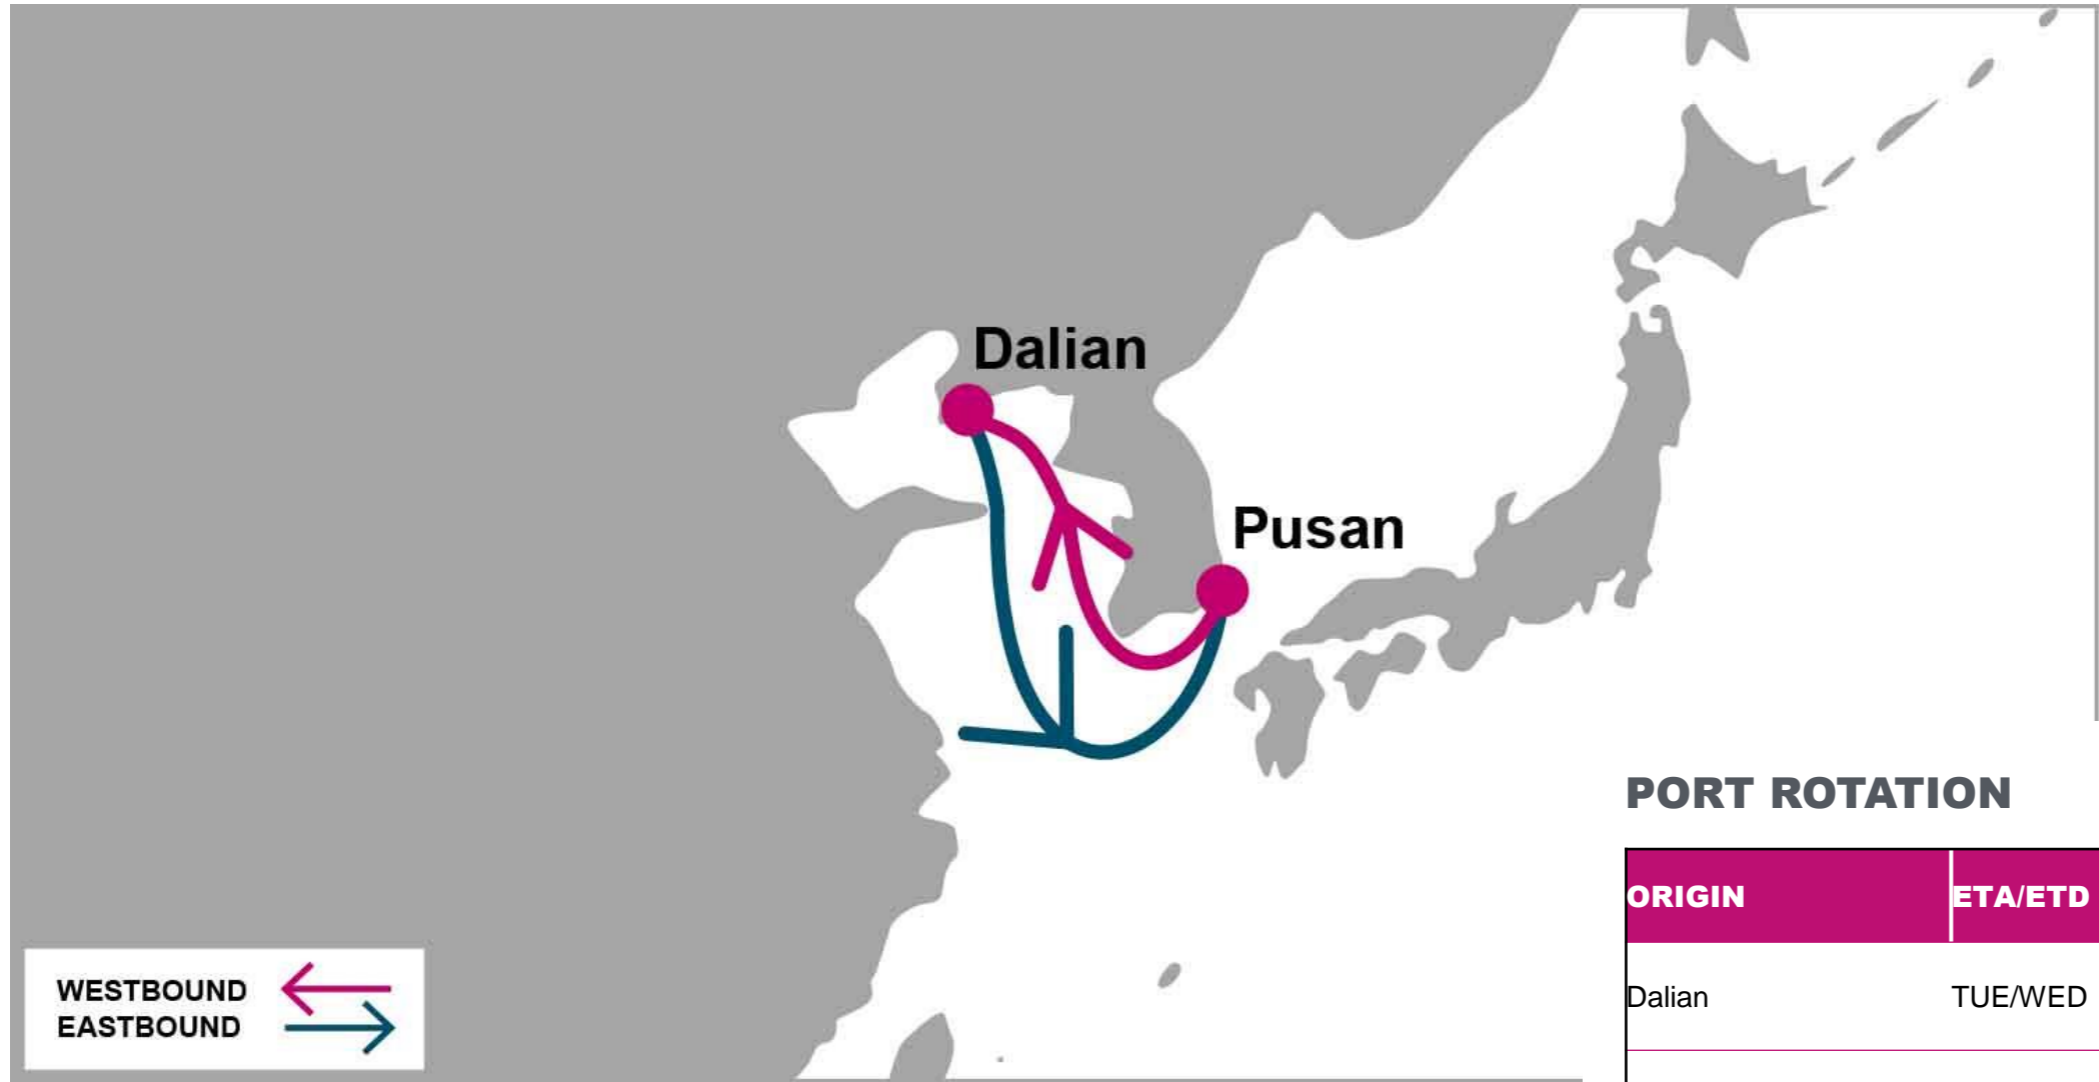

For more information, please click [here](#)

PORT ROTATION

(Terminals are subject to change)

ORIGIN	ETA/ETD	TERMINAL
Dalian	TUE/WED	Dalian Container Terminal (DCT)
Pusan ¹	FRI/SAT	Pusan Newport Company (PNC)
Pusan ²	SAT/SUN	Hyundai Pusan Newport Terminal (HPNT)
Dalian	TUE/WED	Dalian Container Terminal (DCT)
Turnaround days:		7

E/B	PUS ¹	PUS ²	W/B	DLC
DLC	2	3	PUS ¹	3
			PUS ²	2

KEY TRANSIT TABLE - UNLOCODE PORT NAME & COUNTRY NAME

PUS: Pusan, Korea | **DLC:** Dalian, China | **TXG:** Xingang, China

NOTE: Transit times and port rotation are as of now and subject to change