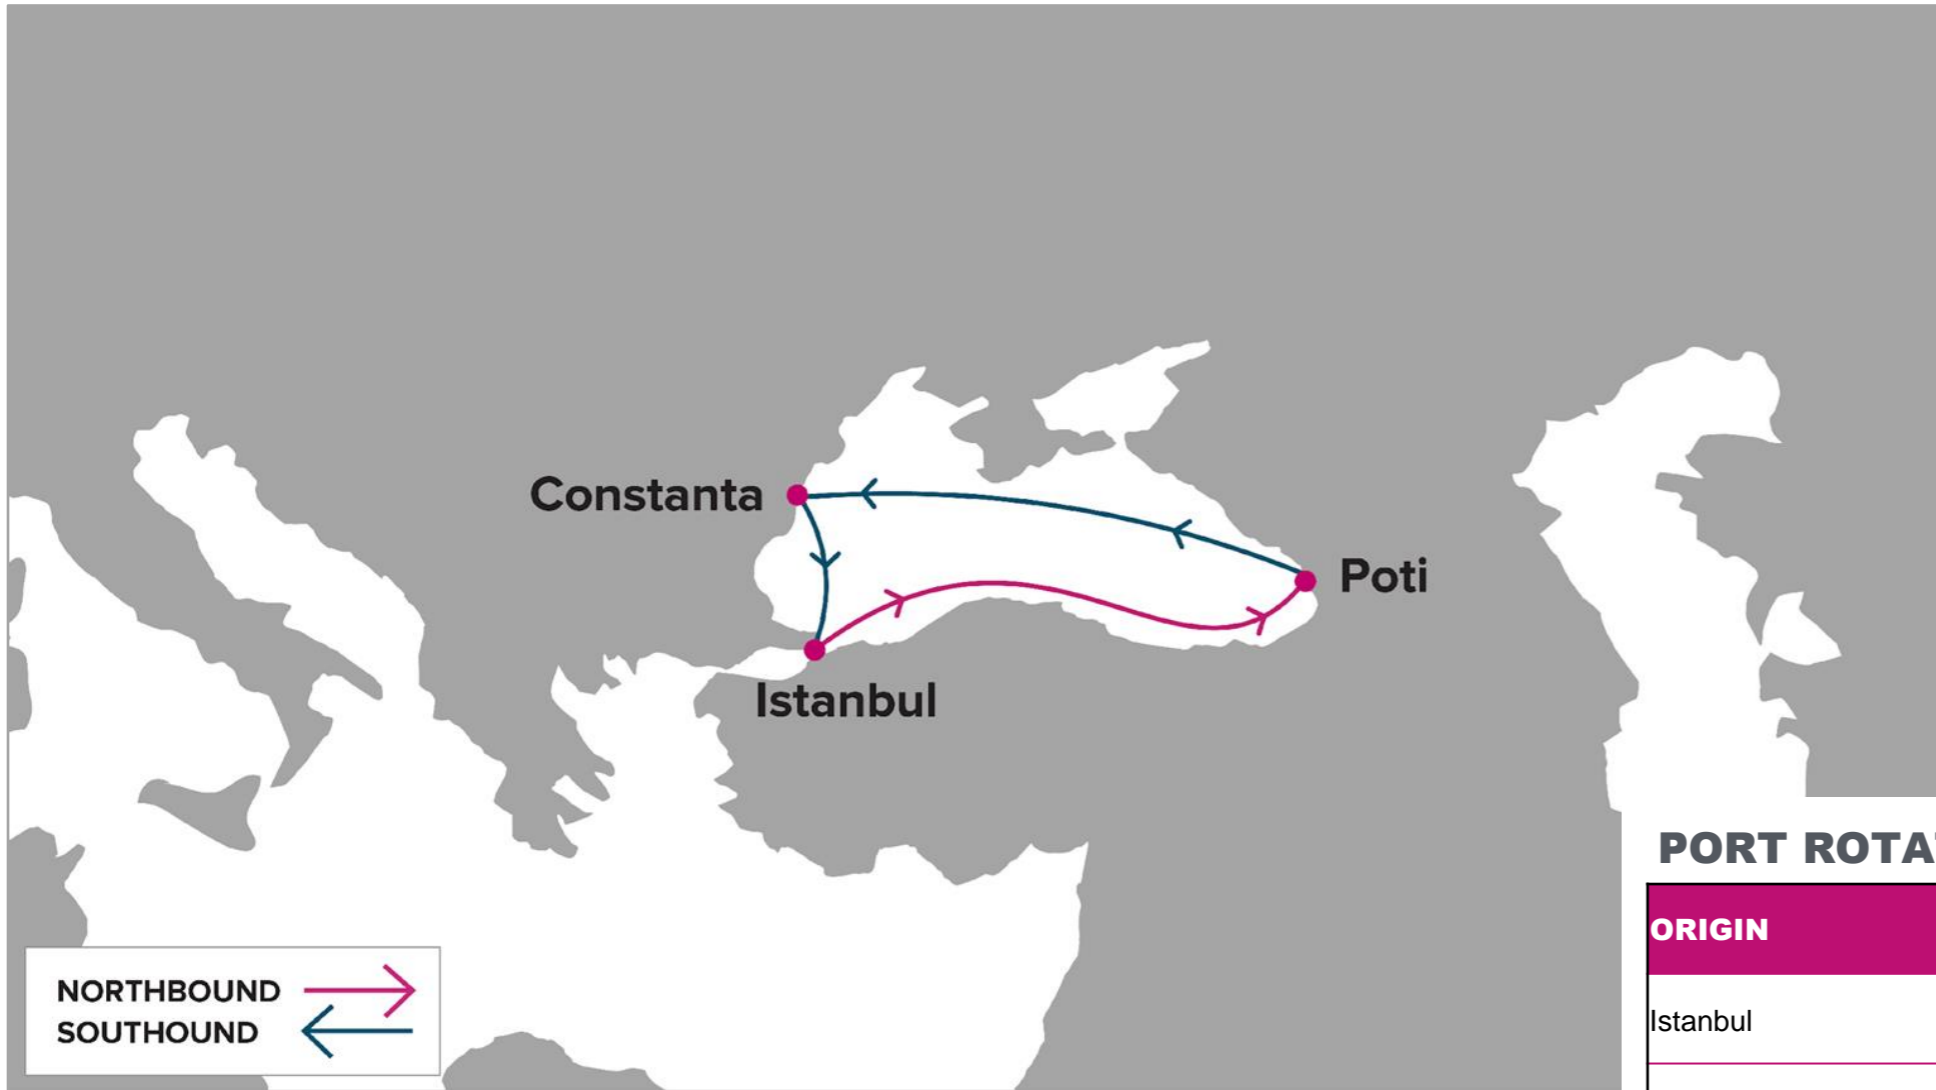

For more information, please click [here](#)

PORT ROTATION

(Terminals are subject to change)

ORIGIN	ETA/ETD	TERMINAL
Istanbul	FRI/SAT	Kumport
Istanbul	SAT/SUN	Mardas
Poti	THU/SAT	APM Terminals POTI
Constanta	TUE/WED	Constanta SC SOCEP SA
Istanbul	FRI/SAT	Kumport
Turnaround days:		14 Days

N/B	PTI	CND	S/B	IST	IST
IST	5	10	PTI	6	7
IST	4	9	CND	2	3

KEY TRANSIT TABLE - UNLOCODE PORT NAME & COUNTRY NAME

IST: Istanbul, Türkiye | **PTI:** Poti, Georgia | **CND:** Constanta, Romania

NOTE: Transit times and port rotation are as of now and subject to change