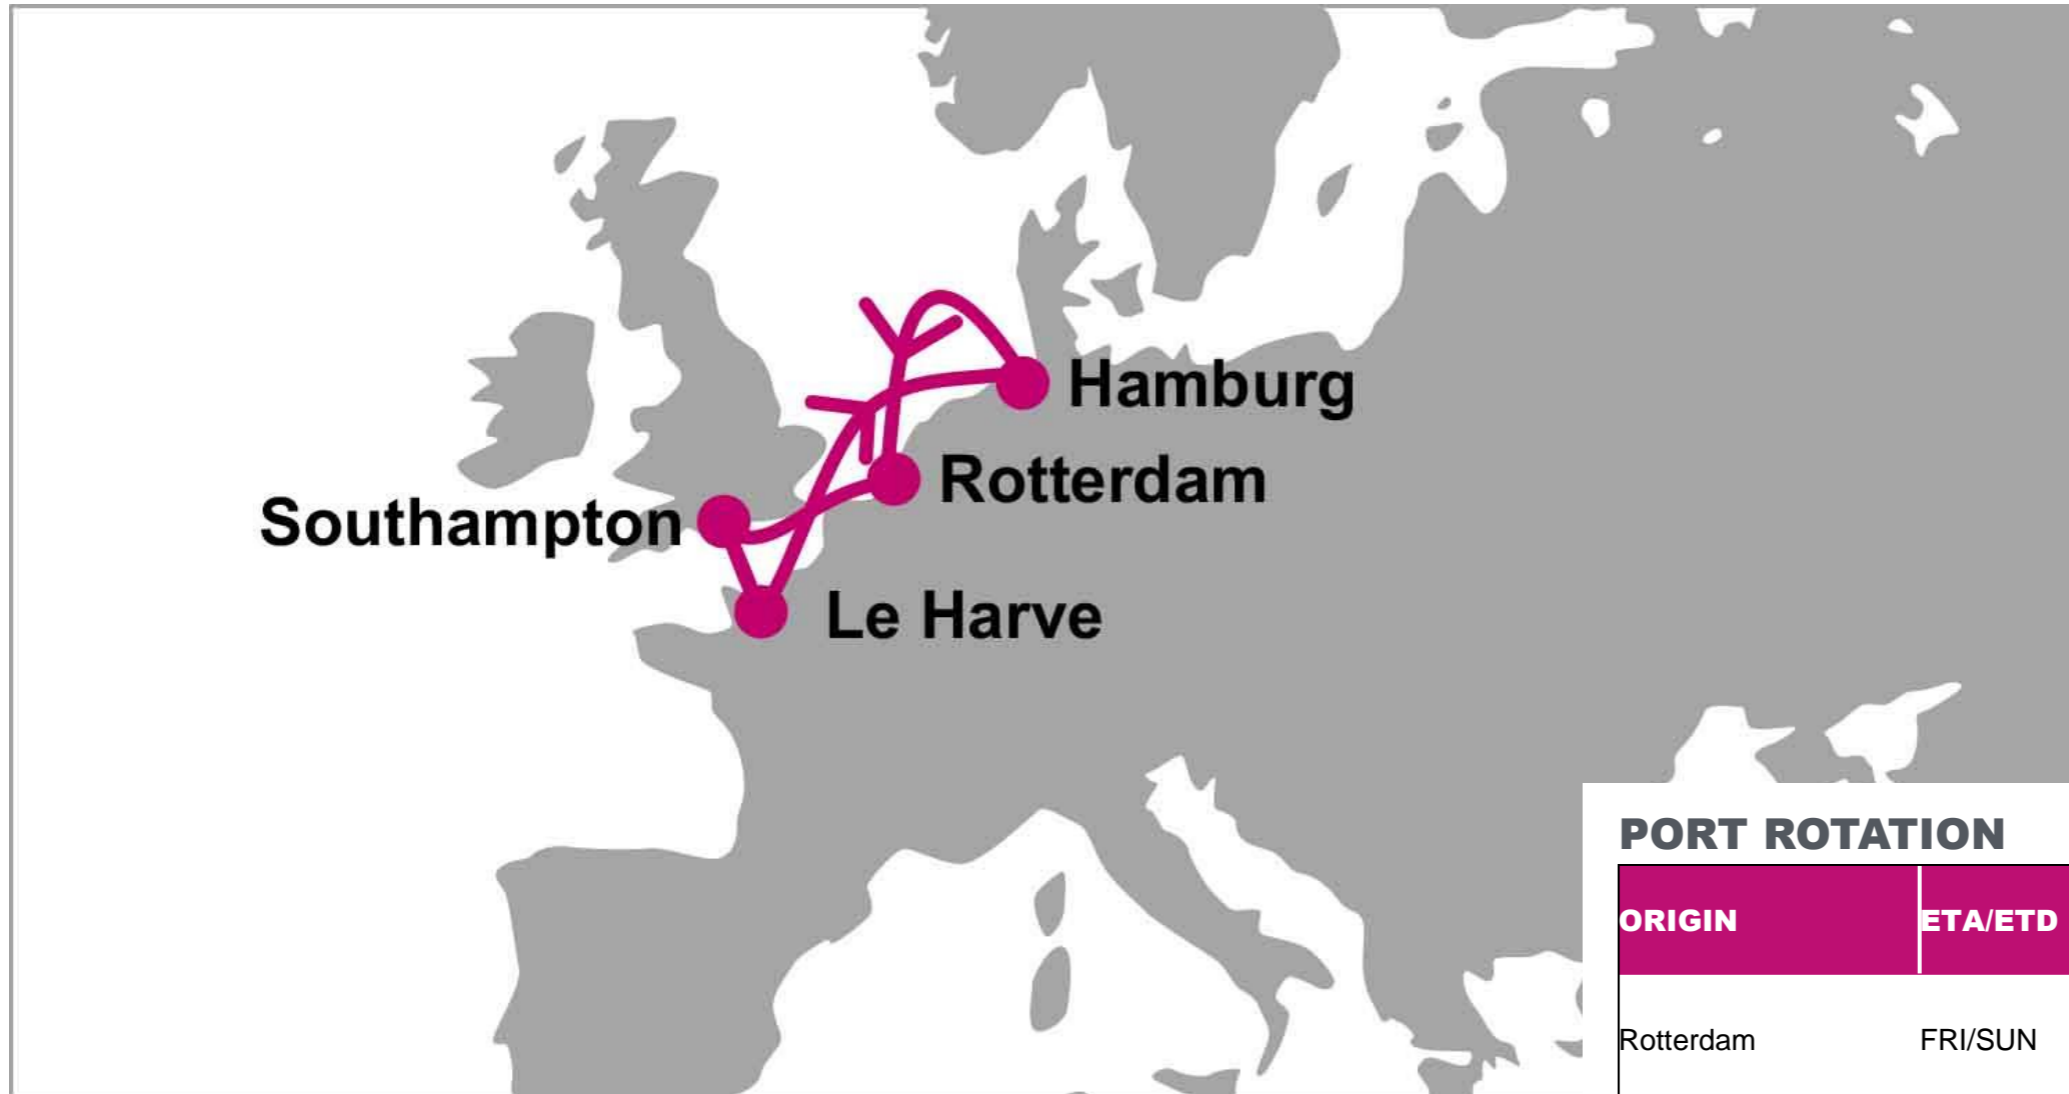

For more information, please click [here](#)

**PORT ROTATION**

(Terminals are subject to change)

ORIGIN	ETA/ETD	TERMINAL
Rotterdam	FRI/SUN	Rotterdam World Gateway (RWG)
Southampton	THU/SAT	DP World Southampton Container Terminal (SCT)
Le Havre	TUE/WED	Terminal de France (GMP)
Hamburg	THU/SUN	Container Terminal Burchardkai (CTB)
Rotterdam	MON/THU	ECT Delta Terminal

FM/TO	SOU	LEH	HAM	FM/TO	RTM
RTM	5	10	12	SOU	10
				LEH	6
				HAM	2

**KEY TRANSIT TABLE** - UNLOCODE PORT NAME & COUNTRY NAME

**SOU:** Southampton, UK | **LEH:** Le Havre, France | **HAM:** Hamburg, Germany | **RTM:** Rotterdam, Netherland |

NOTE: Transit times and port rotation are as of now and subject to change