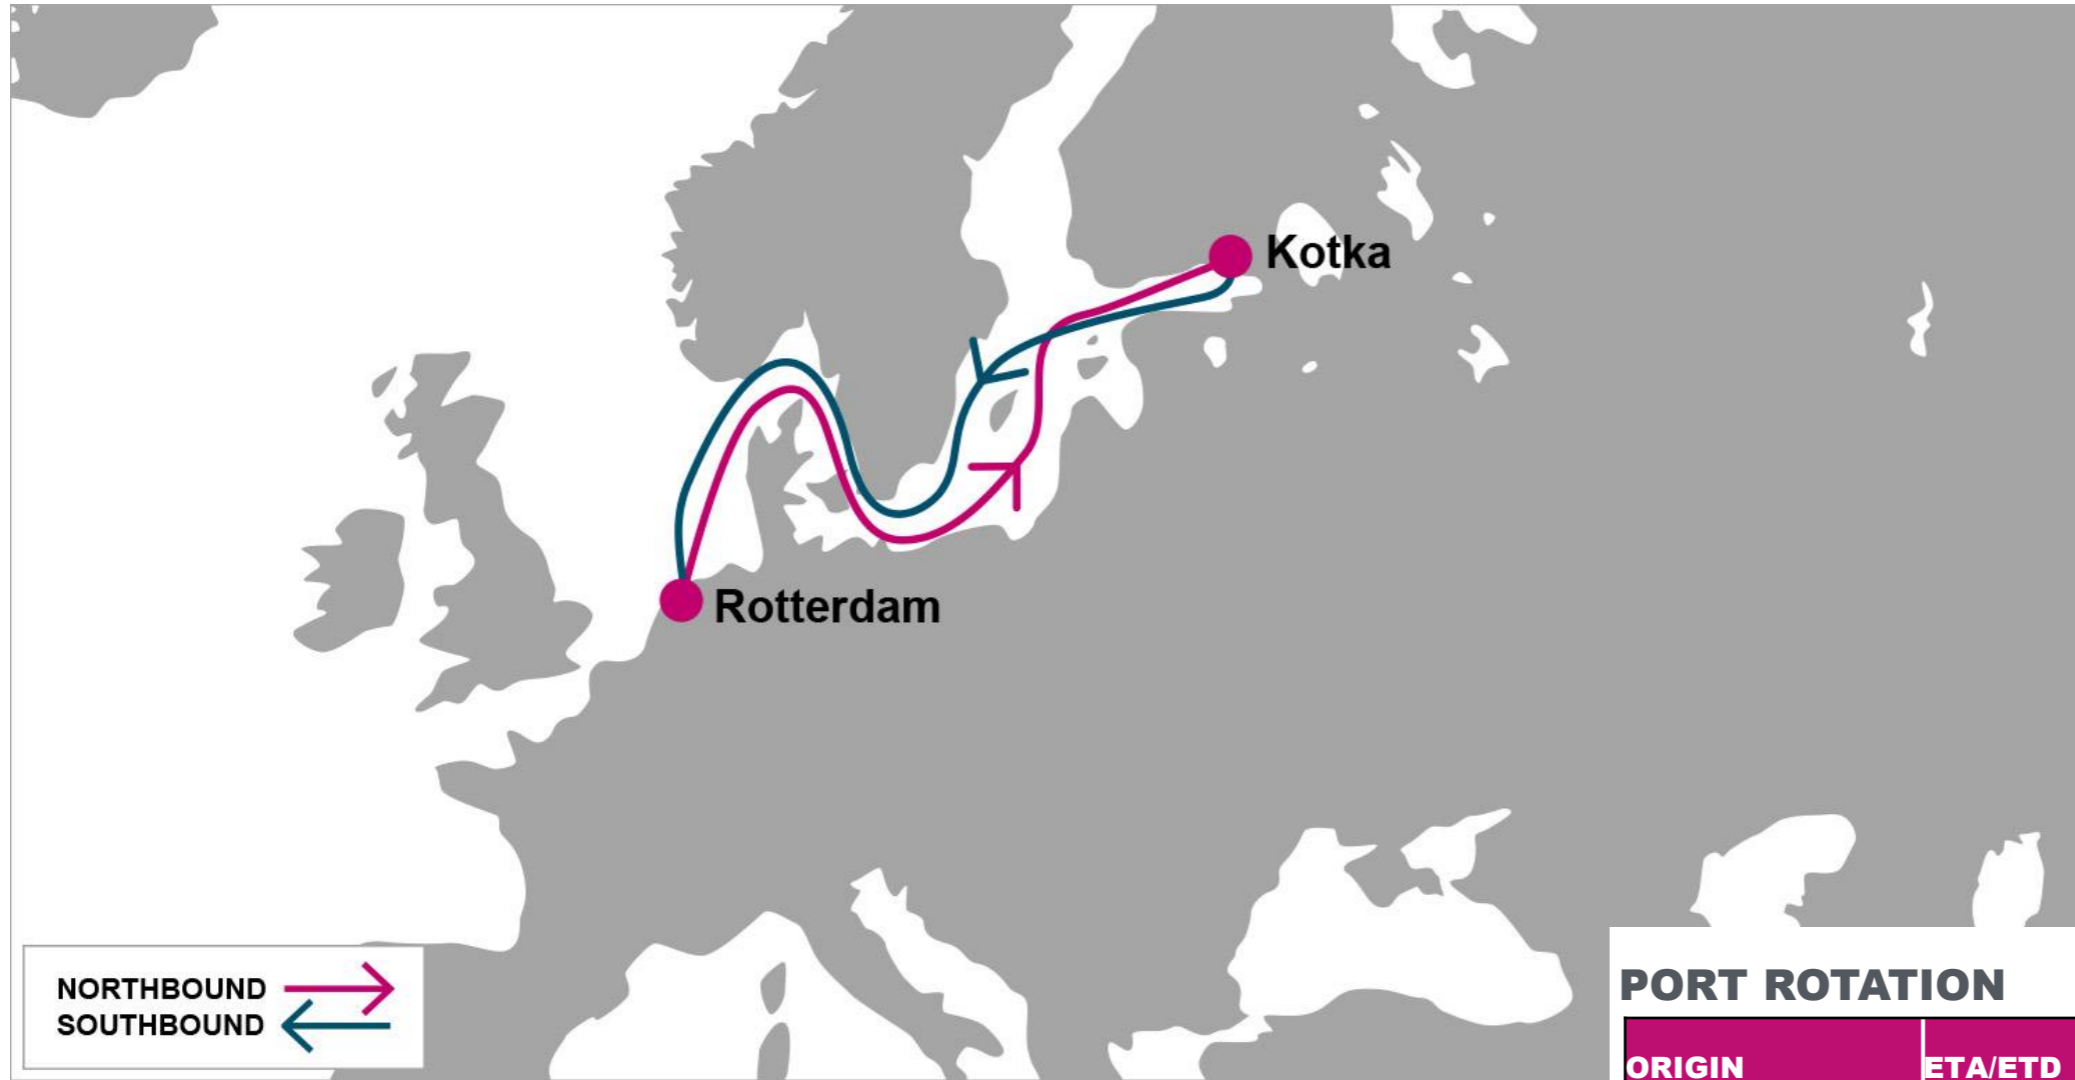

For more information, please click [here](#)

PORT ROTATION

(Terminals are subject to change)

ORIGIN	ETA/ETD	TERMINAL
Rotterdam ¹	SAT/MON	Rotterdam World Gateway (RWG)
Rotterdam ²	MON/TUE	ECT Delta Terminal
Kotka	WED/WED	Steveco Mussalo
Rotterdam	SAT/MON	Rotterdam World Gateway (RWG)
Turnaround days: 7		

N/B	KTK	S/B	RTM
RTM ¹	2	KTK	3
RTM ²	1		

KEY TRANSIT TABLE - UNLOCODE PORT NAME & COUNTRY NAME

RTM: Rotterdam, Netherland | KTK: Kotka, Finland

NOTE: Transit times and port rotation are as of now and subject to change