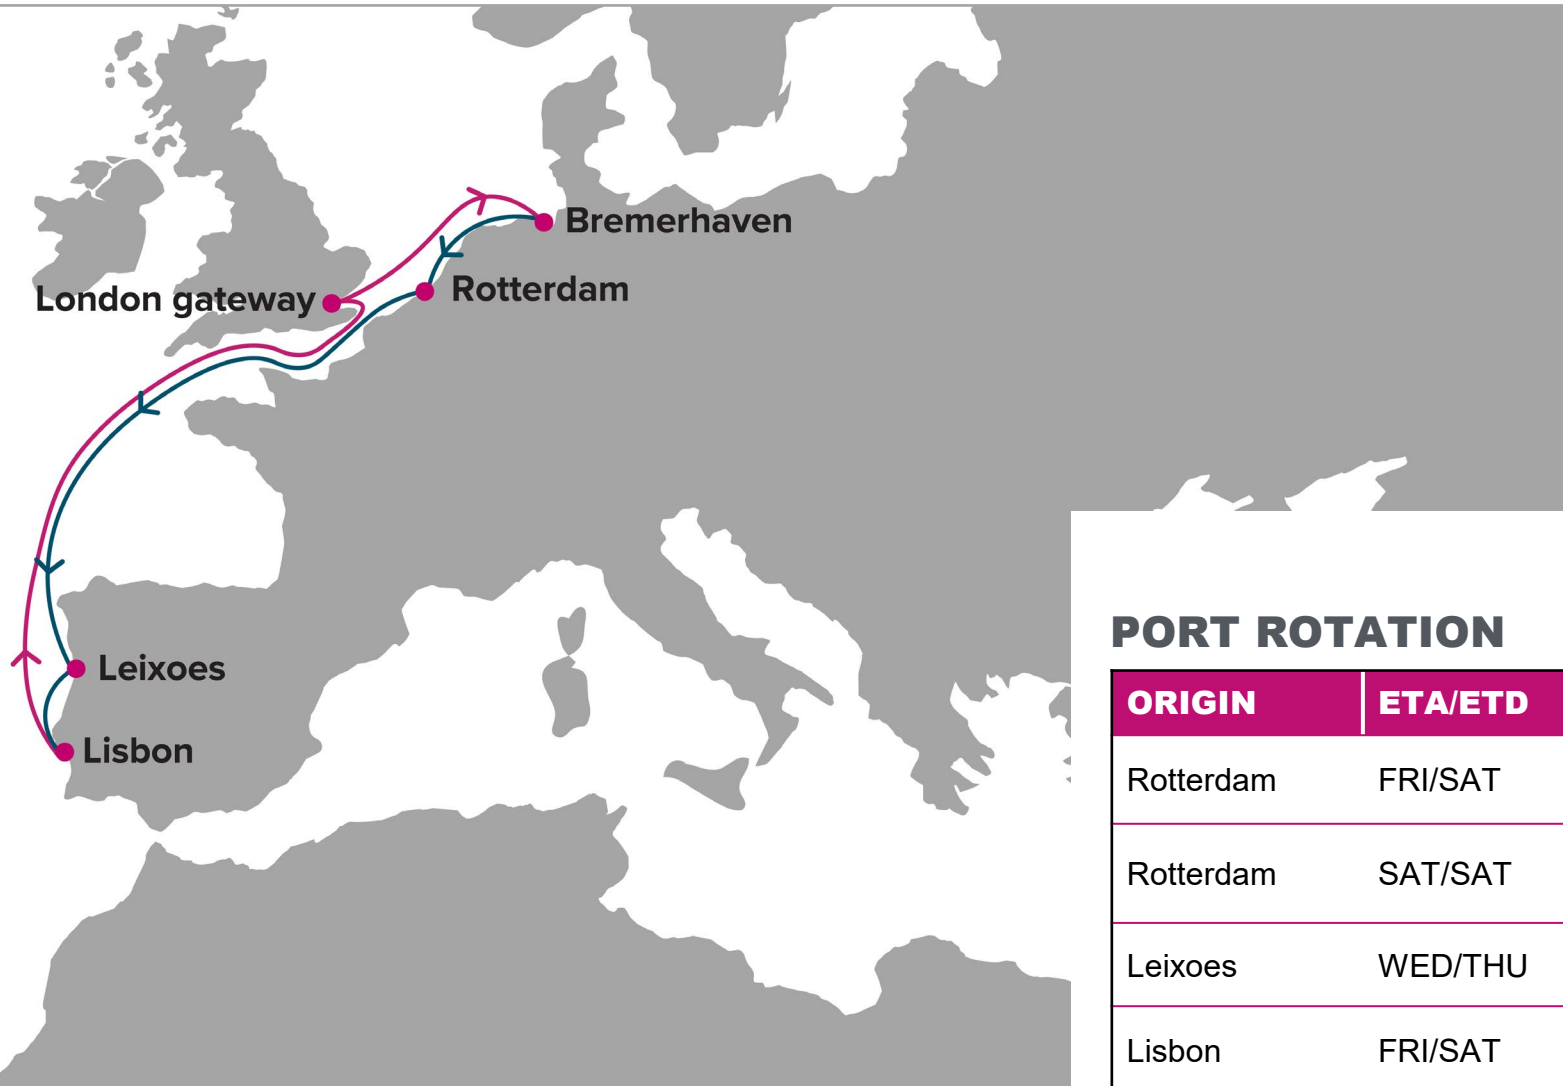

For more information, please click [here](#)

PORT ROTATION

(Terminals are subject to change)

ORIGIN	ETA/ETD	TERMINAL
Rotterdam	FRI/SAT	ECT Delta Terminal
Rotterdam	SAT/SAT	RWG (Rotterdam World Gateway)
Leixoes	WED/THU	Yilport Leixoes
Lisbon	FRI/SAT	Liscont - Operadores De Conds SA
London Gateway	TUE/WED	DP World London Gateway
Bremerhaven	THU/THU	Eurogate Container Temrinal Bremerhaven
Rotterdam	FRI/SAT	ECT Delta Terminal
Turnaround days: 14 days		

S/B	LEI	LIS	N/B	LGP	BRV	RTM	RTM
RTM	4	6	LEI	5	7	8	9
RTM	4	6	LIS	3	5	6	7

KEY TRANSIT TABLE - UNLOCODE PORT NAME & COUNTRY NAME

RTM: Rotterdam, Netherlands | **LEI:** Leixoes, Portugal | **LIS:** Lisbon, Portugal | **LGP:** London Gateway, United Kingdom | **BRV:** Bremerhaven, Germany

NOTE: Transit times and port rotation are as of now and subject to change