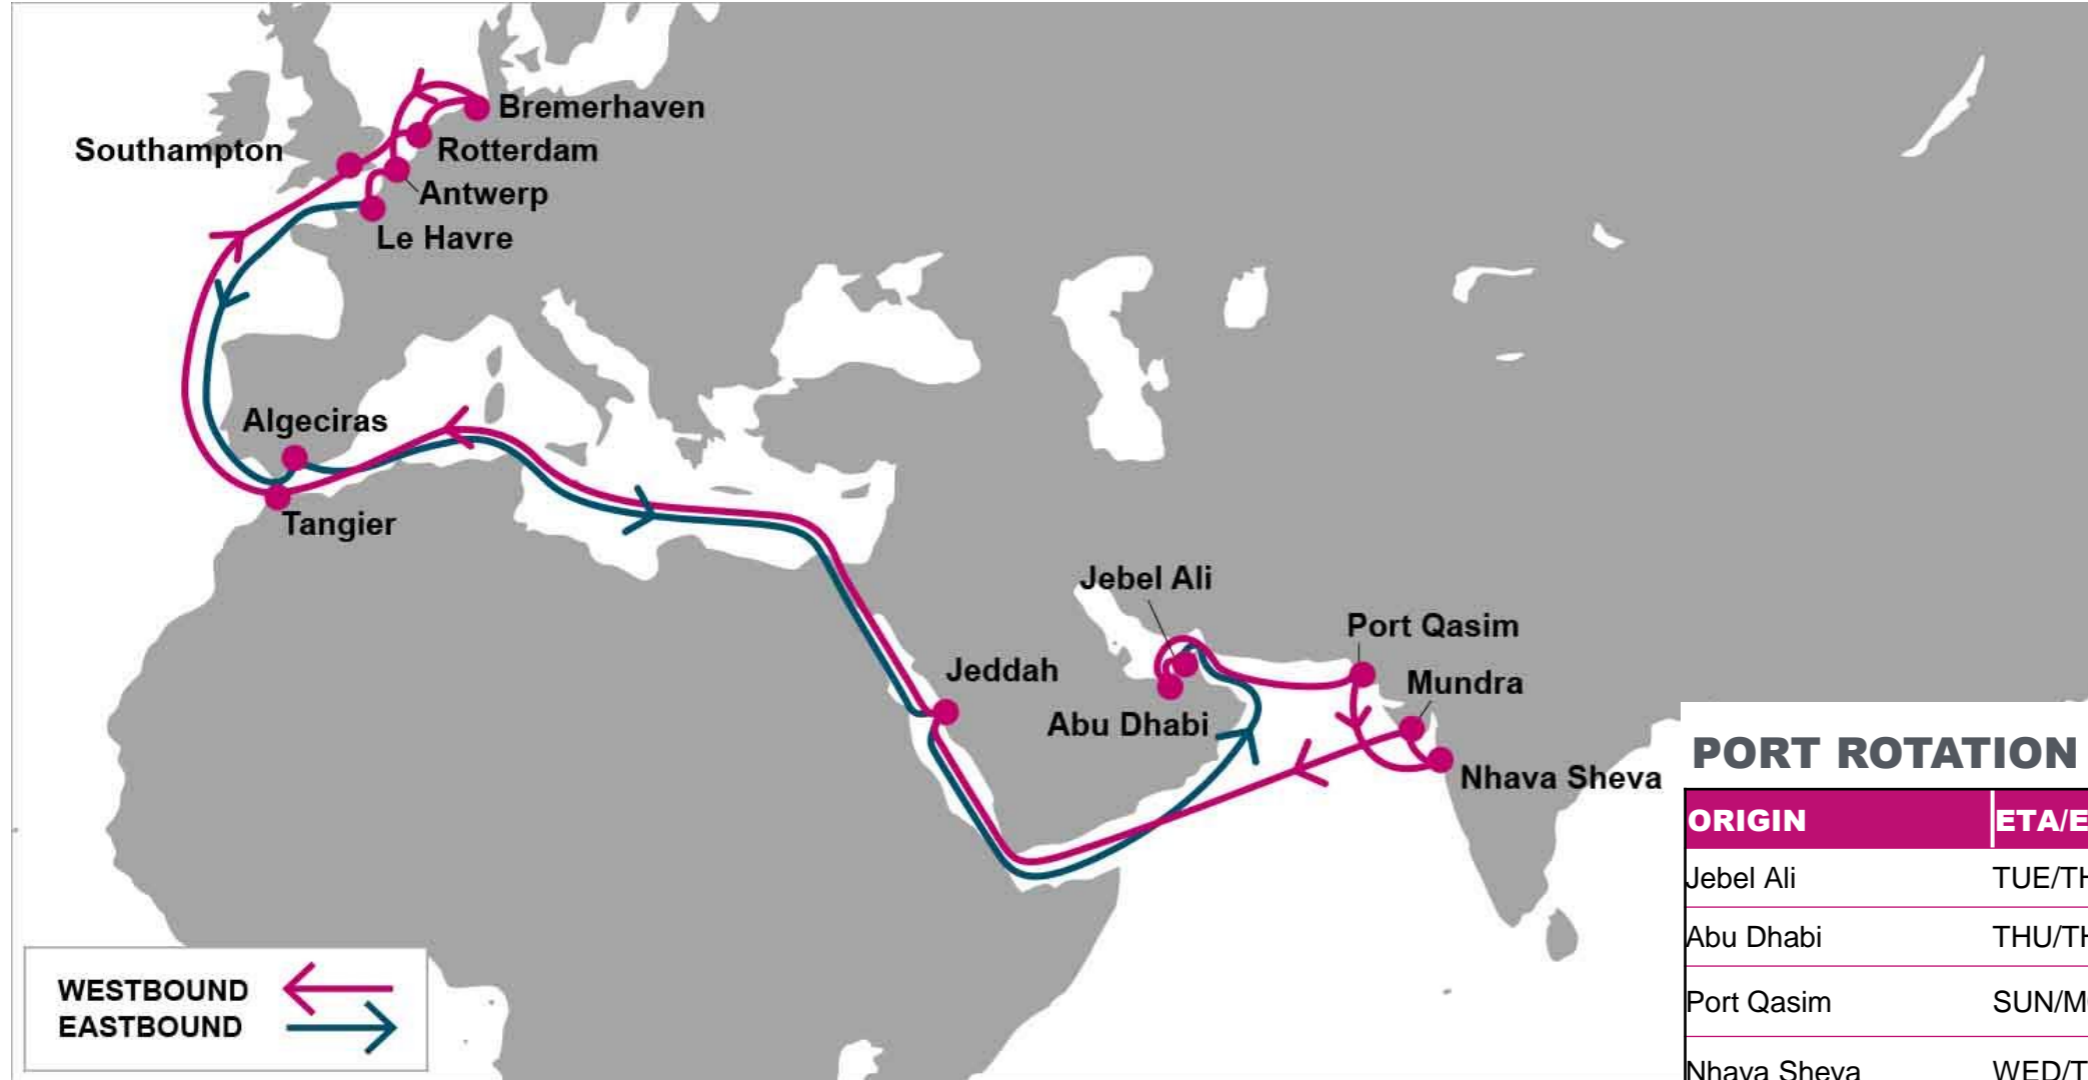

For more information, please click [here](#)

PORT ROTATION

(Terminals are tentative and subject to change)

ORIGIN	ETA/ETD	TERMINAL
Jebel Ali	TUE/THU	DP World Jebel Ali
Abu Dhabi	THU/THU	CSP Abu Dhabi Terminal
Port Qasim	SUN/MON	Qasim International Container Terminal
Nhava Sheva	WED/THU	Bharat Mumbai Container Terminal (BMCT)
Mundra	FRI/SAT	Adani CMA Mundra Terminal (ACMTPL)
Jeddah	THU/FRI	DP Word Jeddah
Tangier	FRI/SAT	Eurogate
Southampton	TUE/WED	DP World Southampton
Rotterdam	THU/FRI	Rotterdam World Gateway (RWG)
Bremerhaven	SAT/SUN	Eurogate Container Terminal Bremerhaven
Antwerp	MON/TUE	PSA Noordzee Terminal
Le Havre	WED/THU	Terminal de France (GMP)
Algeciras	MON/TUE	TTI Algeciras
Jeddah	WED/WED	DP World Jeddah
Jebel Ali	TUE/THU	DP World Jebel Ali
Turnaround days: 56		

KEY TRANSIT TABLE - UNLOCODE PORT NAME & COUNTRY NAME

JEA: Jebel Ali, UAE | AUH: Abu Dhabi, UAE | BQM: Port Qasim, Karachi | NSA: Nhava Sheva, India | MUN: Mundra, India | JED: Jeddah, Saudi Arabia | TNG: Tangier, Spain | SOU: Southampton, UK | RTM: Rotterdam, Netherlands | BRV: Bremerhaven, Germany | ANR: Antwerp, Belgium | LEH: Le Havre, France | ALG: Algeciras, Spain

NOTE: Transit times and port rotation are tentative as of now and subject to change