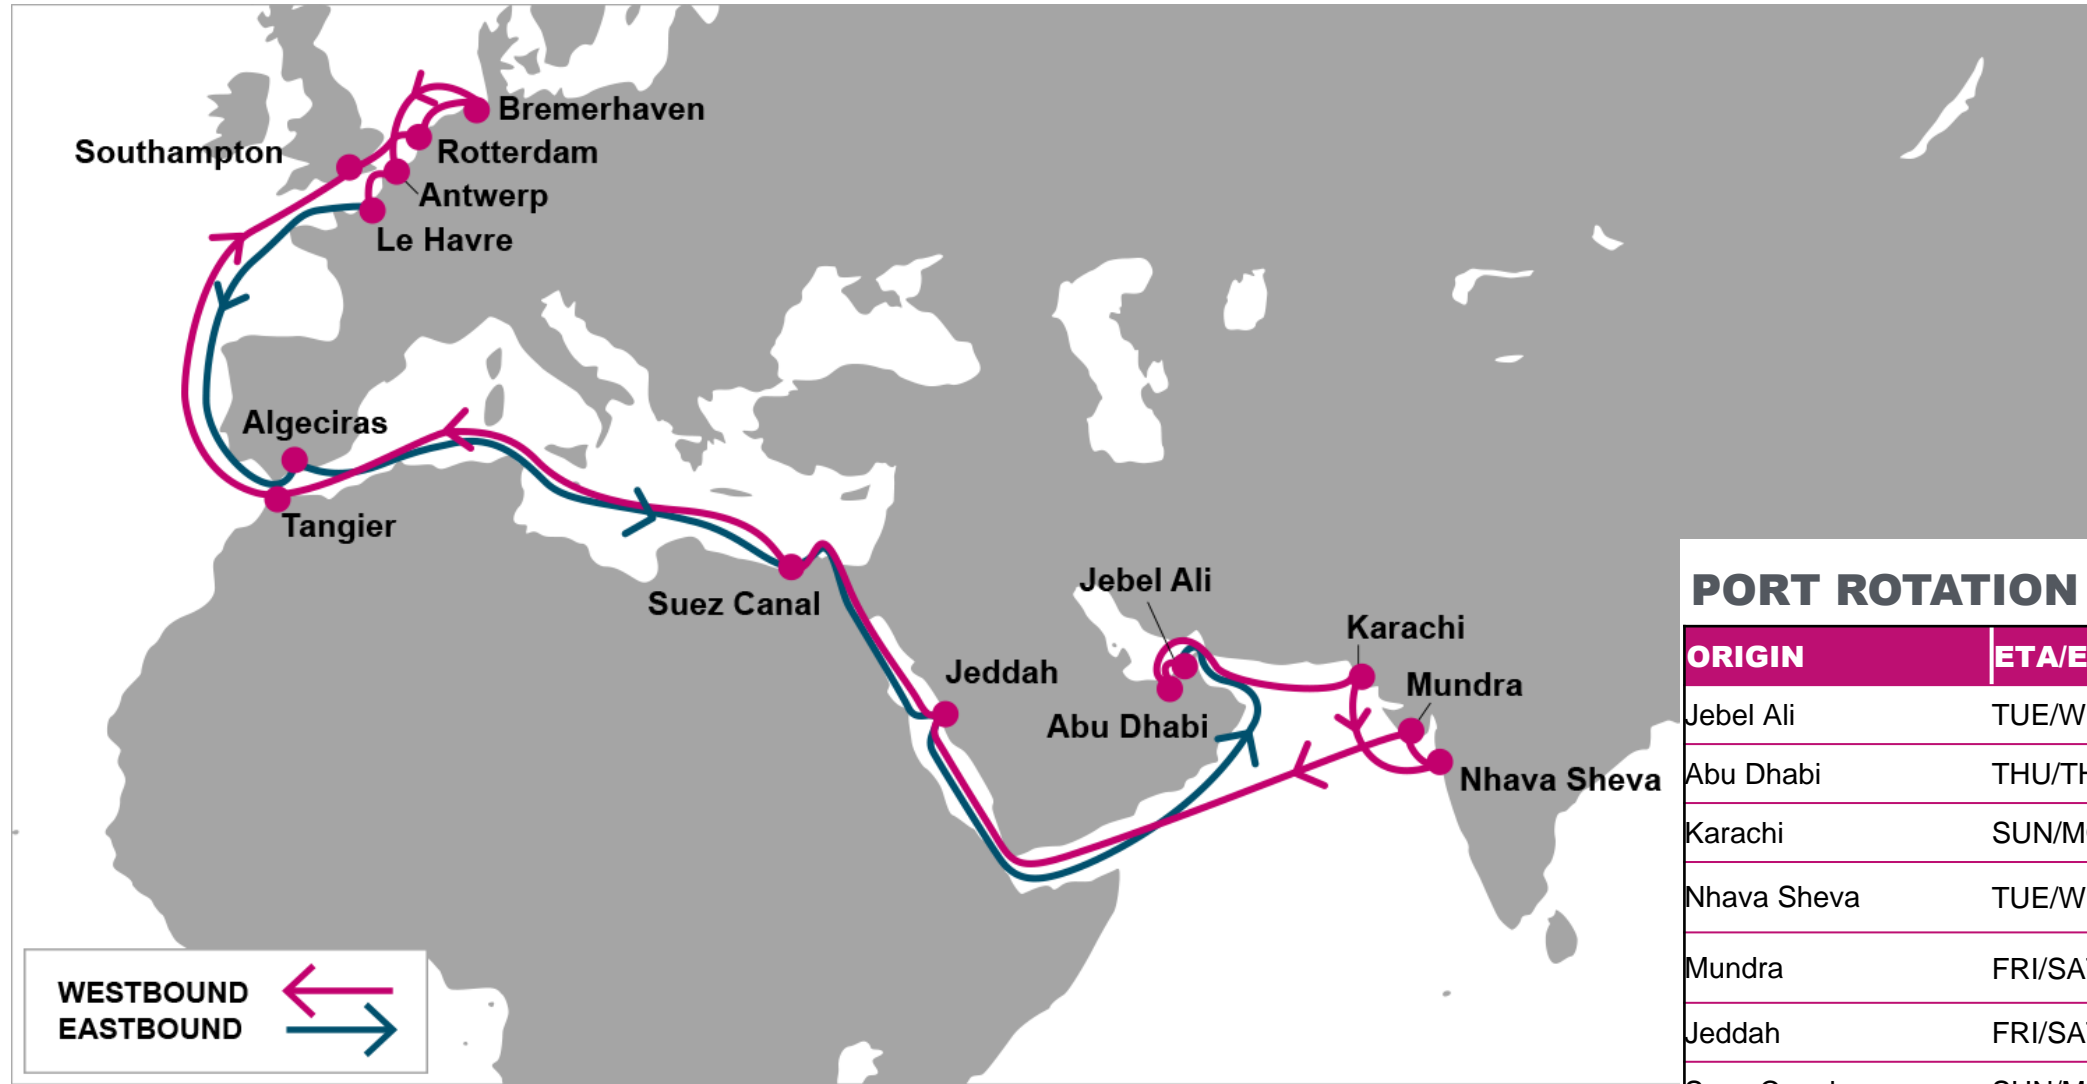

For more information, please click [here](#)

**PORT ROTATION**

(Terminals are tentative and subject to change)

ORIGIN	ETA/ETD	TERMINAL
Jebel Ali	TUE/WED	DP World Jebel Ali – Terminal 4
Abu Dhabi	THU/THU	CSP Abu Dhabi Terminal
Karachi	SUN/MON	South Asia Pakistan Terminals
Nhava Sheva	TUE/WED	Bharat Mumbai Container Terminal (BMCT)
Mundra	FRI/SAT	Adani CMA Mundra Terminal (ACMTPL)
Jeddah	FRI/SAT	DP Word Jeddah
Suez Canal	SUN/MON	Suez Canal
Tangier	MON/TUE	Eurogate
Southampton	SAT/SAT	DP World Southampton
Rotterdam	MON/THU	Rotterdam World Gateway (RWG)
Bremerhaven	WED/THU	Eurogate Container Terminal Bremerhaven
Antwerp	SAT/SUN	PSA Noordzee Terminal 913
Le Havre	MON/WED	Terminal de France (GMP)
Algeciras	MON/TUE	TTI Algeciras
Suez Canal	SAT/SUN	Suez Canal
Jeddah	TUE/WED	DP World Jeddah
Jebel Ali	TUE/TUE	DP World Jebel Ali – Terminal 4

**KEY TRANSIT TABLE - UNLOCODE PORT NAME & COUNTRY NAME**

JEA: Jebel Ali, UAE | AUH: Abu Dhabi, UAE | KHI: Karachi, Pakistan | NSA: Nhava Sheva, India | MUN: Mundra, India | JED: Jeddah, Saudi Arabia | TNG: Tanger, Spain | SOU: Southampton, UK | RTM: Rotterdam, Netherlands | BRV: Bremerhaven, Germany | ANR: Antwerp, Belgium | LEH: Le Havre, France | ALG: Algeciras, Spain | SCA: Suez Canal, Egypt |

NOTE: Transit times and port rotation are tentative as of now and subject to change