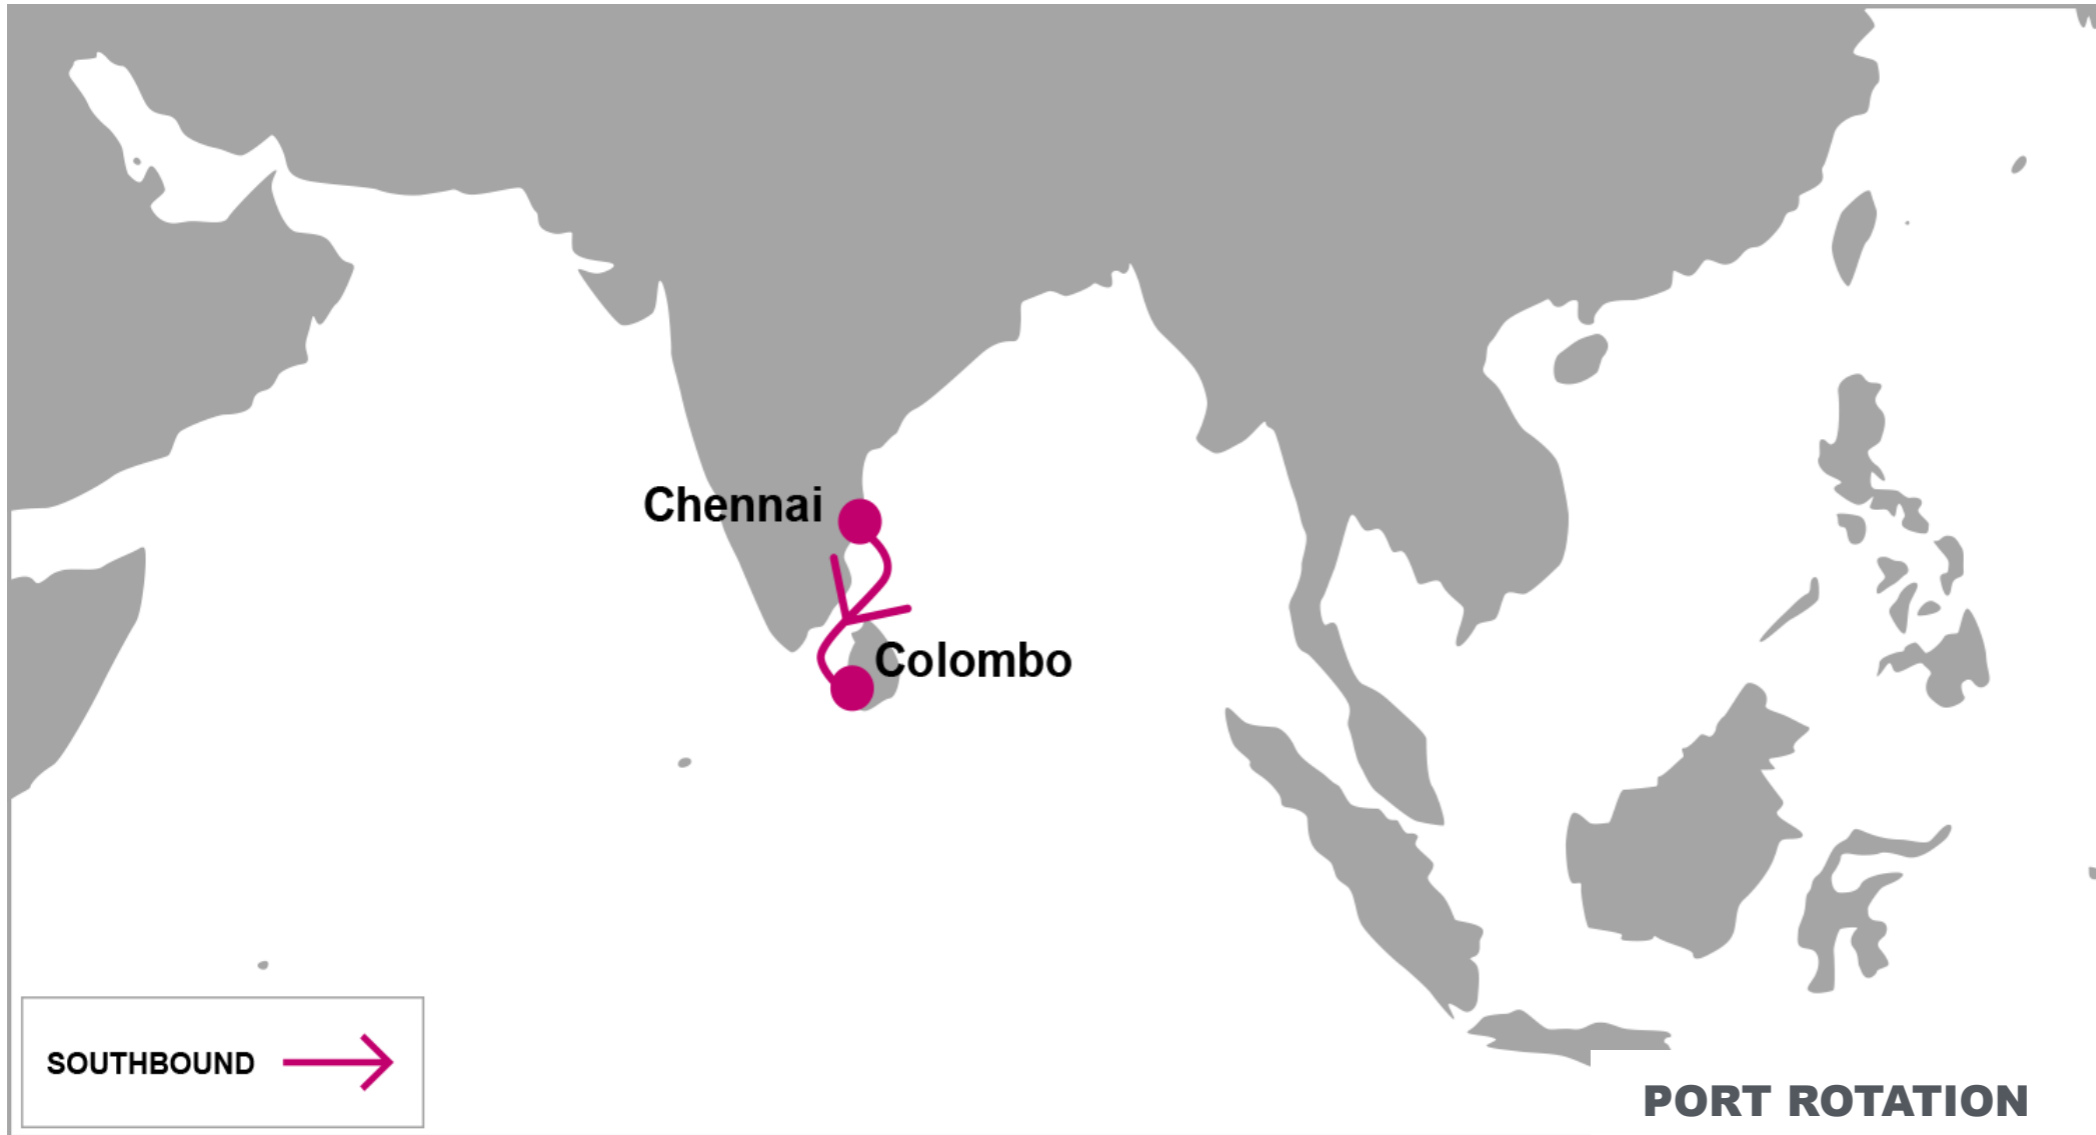

For more information, please click [here](#)

PORT ROTATION

(Terminals are subject to change)

S/B	CMB
MAA	2

ORIGIN	ETA/ETD	TERMINAL
Chennai	WED/THU	CCT
Colombo	SAT/SUN	CICT

KEY TRANSIT TABLE - UNLOCODE PORT NAME & COUNTRY NAME

MAA: Chennai, India | **CMB:** Colombo, Sri Lanka

NOTE: Transit times and port rotation are as of now and subject to change