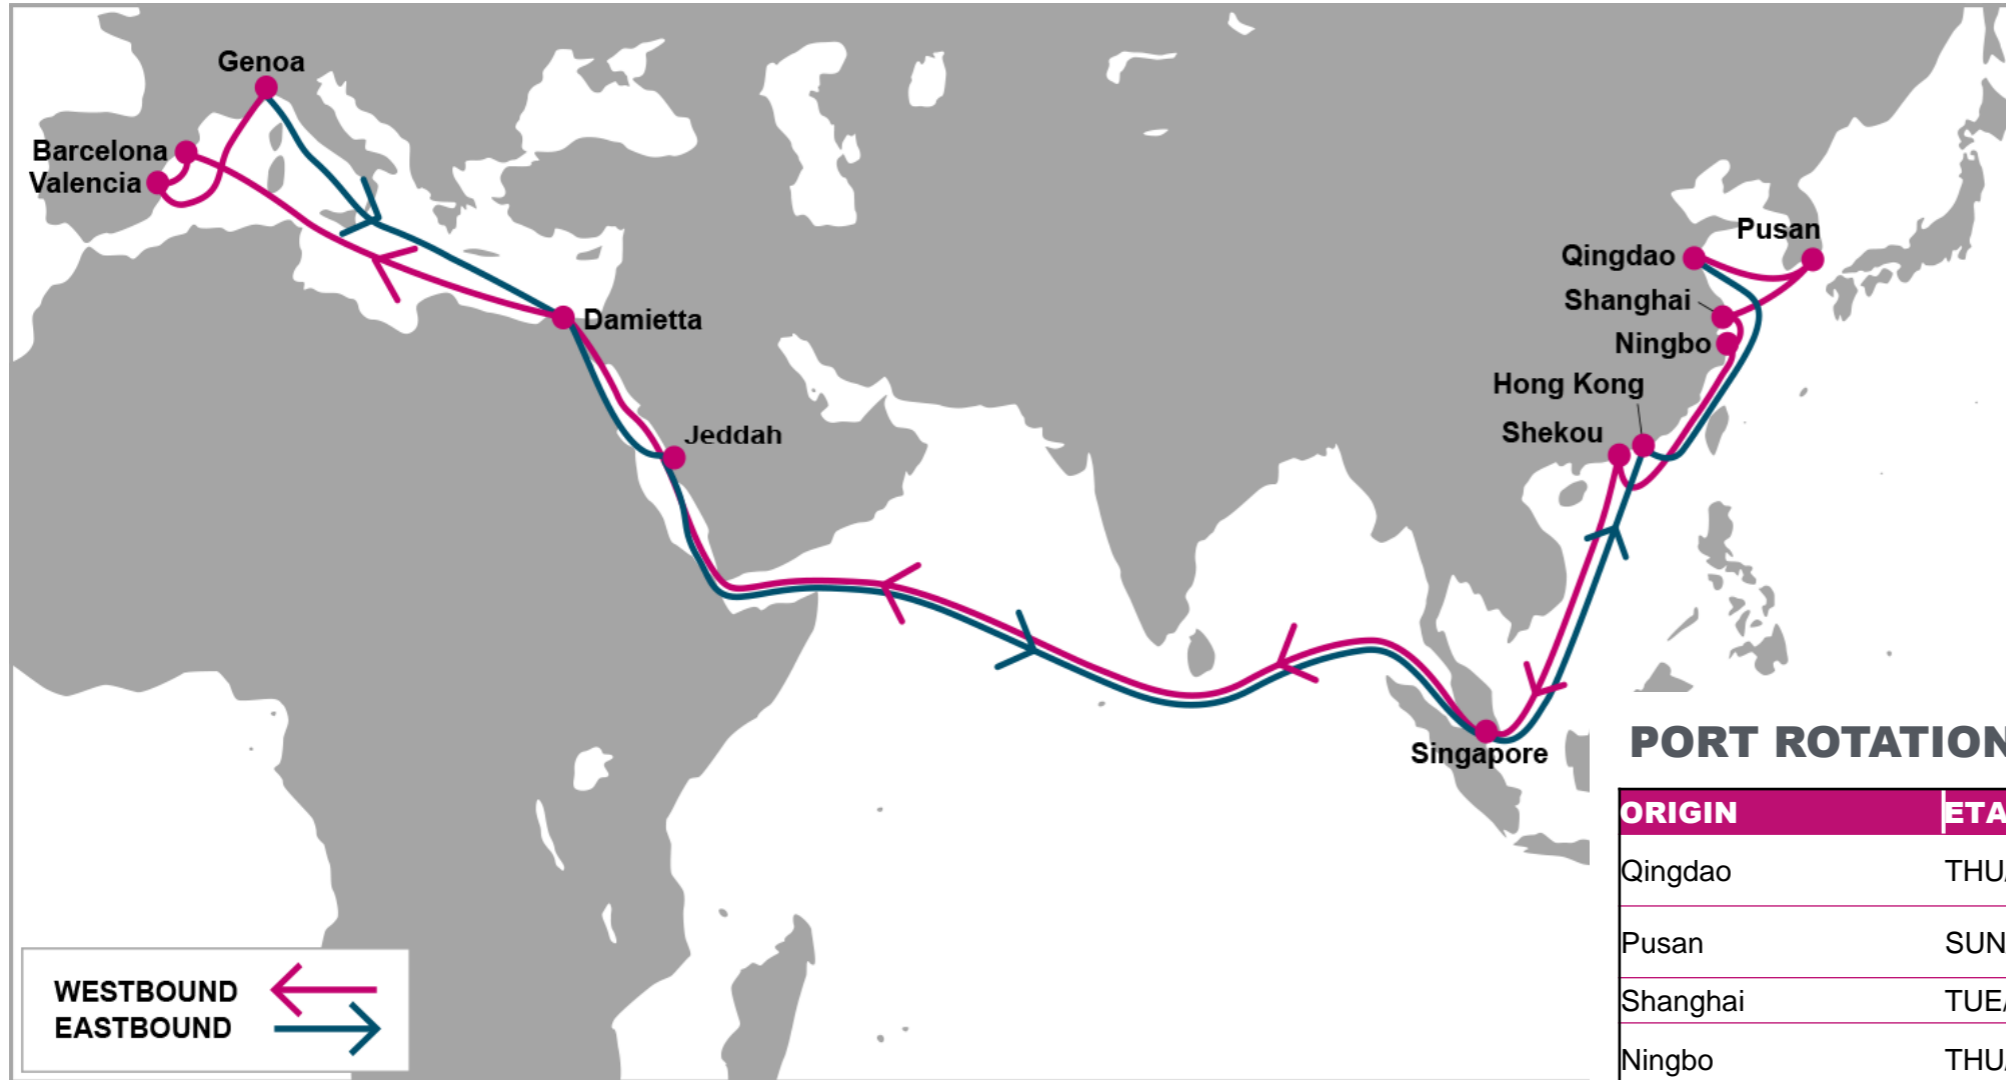

For more information, please click [here](#)

**PORT ROTATION**

(Terminals are tentative and subject to change)

ORIGIN	ETA/ETD	TERMINAL
Qingdao	THU/FRI	Qingdao Qianwan Container Terminal (QQCT)
Pusan	SUN/MON	Hanjin New Port Company terminal (HJNC)
Shanghai	TUE/THU	SIPG Yangshan Phase IV (SIPGSD)
Ningbo	THU/FRI	Ningbo Port Beilun Second Container Terminal (NBSCT)
Shekou	MON/TUE	Shekou Container Terminal (SCT)
Singapore	FRI/SAT	PSA Singapore
Jeddah	THU/FRI	DP World Jeddah Middle East
Damietta	SUN/TUE	Damietta Port Authority (DCCHC)
Barcelona	SAT/SUN	Terminal De Contenidors De Barcelona (TCB)
Valencia	MON/FRI	Terminal De Contenidors De Valencia (TCV)
Genoa	SAT/TUE	Voltri Terminal Europa (VTE)
Damietta	SAT/SUN	Damietta Port Authority (DCCHC)
Jeddah	WED/THU	DP World Jeddah Middle East
Singapore	TUE/WED	PSA Singapore
Hong Kong	SUN/MON	Modern Terminal
Qingdao	THU/FRI	Qingdao Qianwan Container Terminal (QQCT)

**Turnaround days: 77**

W/B	JED	DAM	BCN	VLC	GOA	E/B	JED	SIN	HKG	TAO	PUS	SHA	NBO	SHK
TAO	27	30	36	38	43	BCN	17	30	35	39	42	44	46	50
PUS	24	27	33	35	40	VLC	12	25	30	34	37	39	41	45
SHA	21	24	30	32	37	GOA	08	21	26	30	33	35	37	41
NBO	20	23	29	31	36	DAM	03	16	21	25	28	30	32	36
SHK	17	19	25	27	32									
SIN	12	15	21	23	28									

**KEY TRANSIT TABLE - UNLOCODE PORT NAME & COUNTRY NAME**

TAO: Qingdao, China | PUS: Pusan, South Korea | SHA: Shanghai, China | NBO: Ningbo, China | SHK: Shekou, China | SIN: Singapore, Singapore | JED: Jeddah, Saudi Arabia | DAM: Damietta, Egypt | GOA: Genoa, Italy | BCN: Barcelona, Spain | VLC: Valencia, Spain | HKG: Hong Kong, China

NOTE: Transit times and port rotation are tentative as of now and subject to change