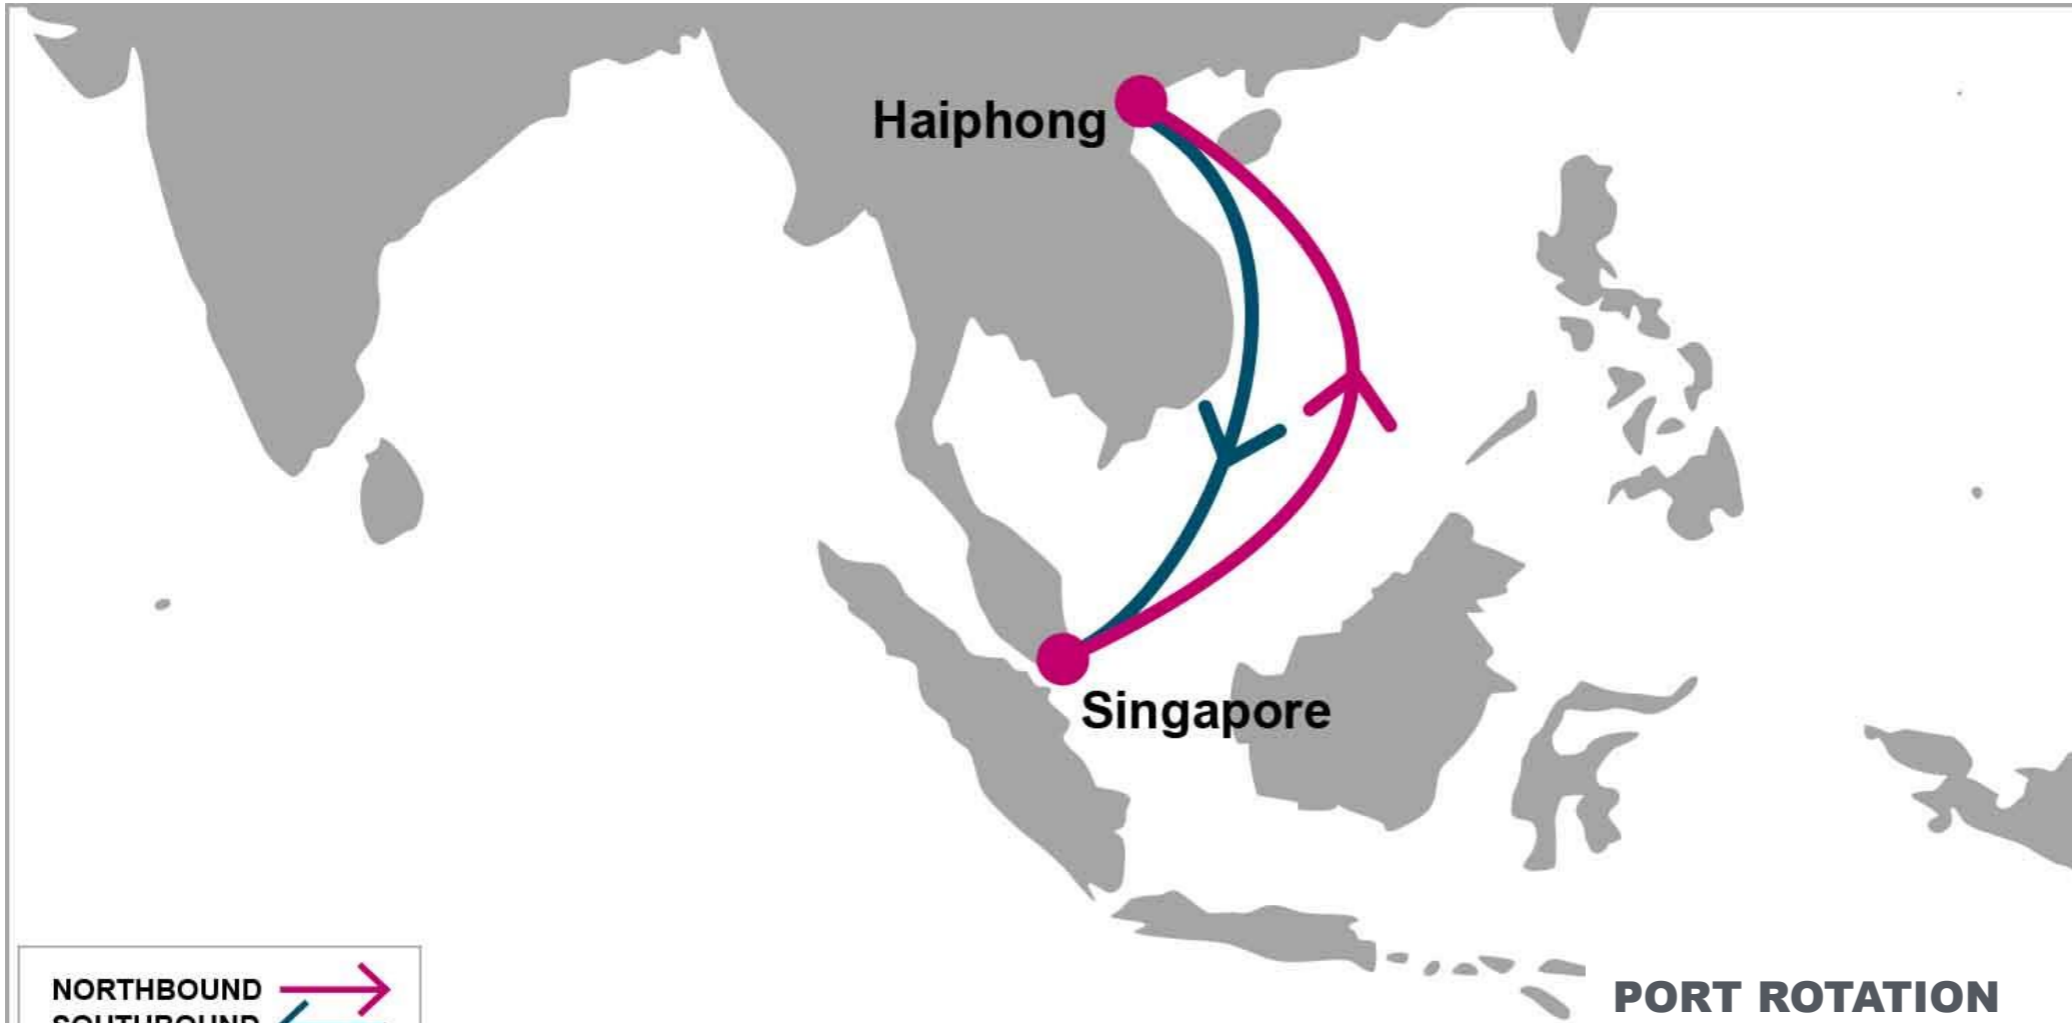

For more information, please click [here](#)

PORT ROTATION

(Terminals are subject to change)

ORIGIN	ETA/ETD	TERMINAL
Singapore	THU/FRI	PSA Singapore
Haiphong	THU/FRI	Tan Vu Terminal
Singapore	THU/FRI	PSA Singapore
Turnaround days: 14		

N/B	HPH	S/B	SIN
SIN	6	HPH	6

KEY TRANSIT TABLE - UNLOCODE PORT NAME & COUNTRY NAME

SIN: Singapore, Singapore | **HPH:** Haiphong, Vietnam

NOTE: Transit times and port rotation are as of now and subject to change