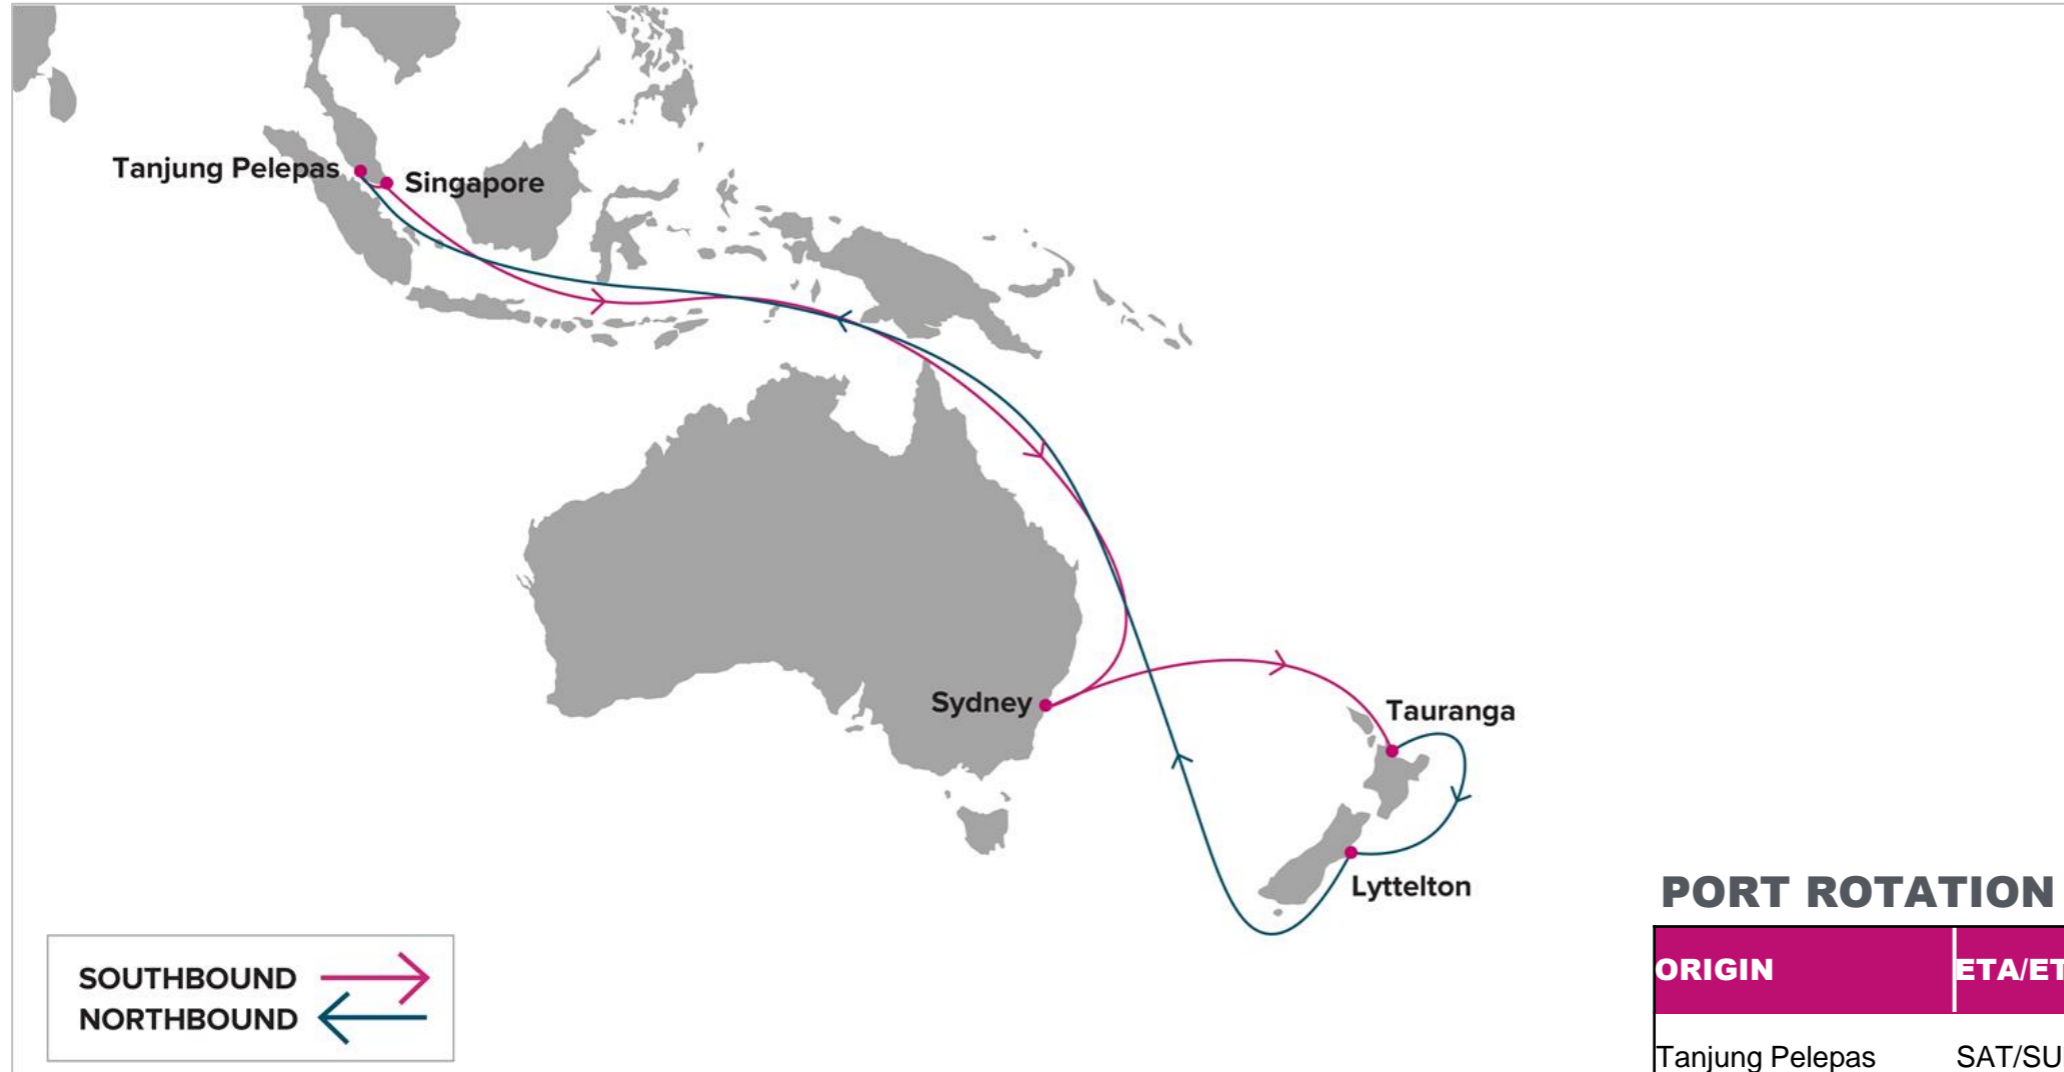

For more information, please click [here](#)

PORT ROTATION

(Terminals are subject to change)

ORIGIN	ETA/ETD	TERMINAL
Tanjung Pelepas	SAT/SUN	Tanjung Pelepas Port
Singapore	SUN/TUE	PSA Corporation Limited
Sydney	SAT/TUE	DP World Sydney
Tauranga	SAT/MON	Port Of Tauranga
Lyttelton	FRI/SUN	Port Of Lyttelton
Turnaround days: 49		

S/B	SYD	TRG	LYT	N/B	TPP	SIN
TPP	13	20	26	SYD	31	33
SIN	11	18	24	TRG	25	27
				LYT	19	21

KEY TRANSIT TABLE - UNLOCODE PORT NAME & COUNTRY NAME

TPP: Tanjung Pelepas, Malaysia | **SIN:** Singapore, Singapore | **SYD:** Sydney, Australia | **TRG:** Tauranga, New Zealand | **LYT:** Lyttelton, New Zealand |

NOTE: Transit times and port rotation are as of now and subject to change