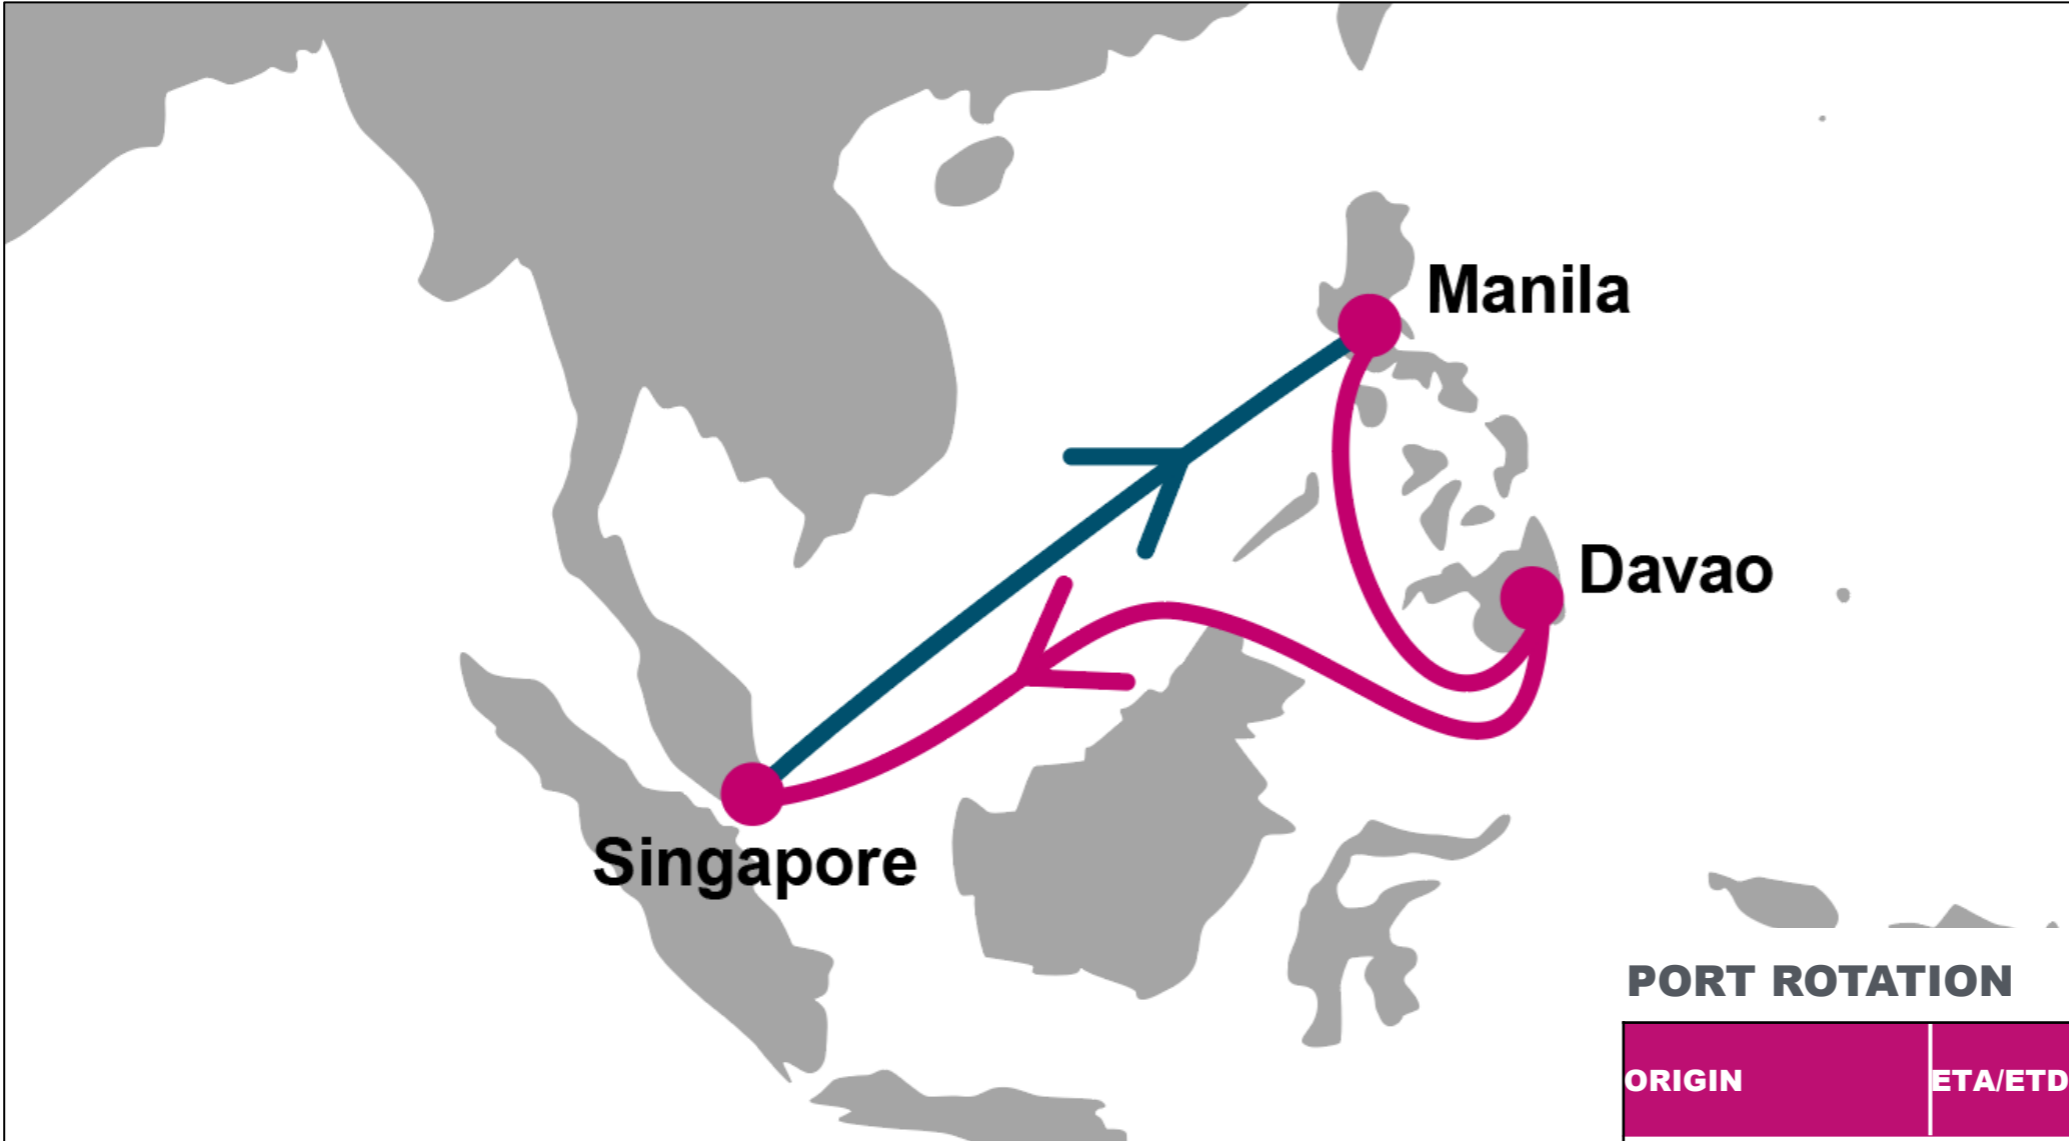

For more information, please click [here](#)

PORT ROTATION

(Terminals are subject to change)

ORIGIN	ETA/ETD	TERMINAL
Singapore	THU/FRI	PSA Singapore
Manila	TUE/WED	Manila International Container Terminal (MICT)
Davao	SAT/SUN	Davao International Container Terminal (DICT)
Singapore	THU/FRI	PSA Singapore
Turnaround days: 14		

S/B	DVO	SIN	N/B	MNL	DVO
MNL	3	8	SIN	4	8
DVO		4			

KEY TRANSIT TABLE - UNLOCODE PORT NAME & COUNTRY NAME

DVO: Davao, Philippines | **MNL:** Manila, Philippines | **SIN:** Singapore, Singapore

NOTE: Transit times and port rotation are as of now and subject to change