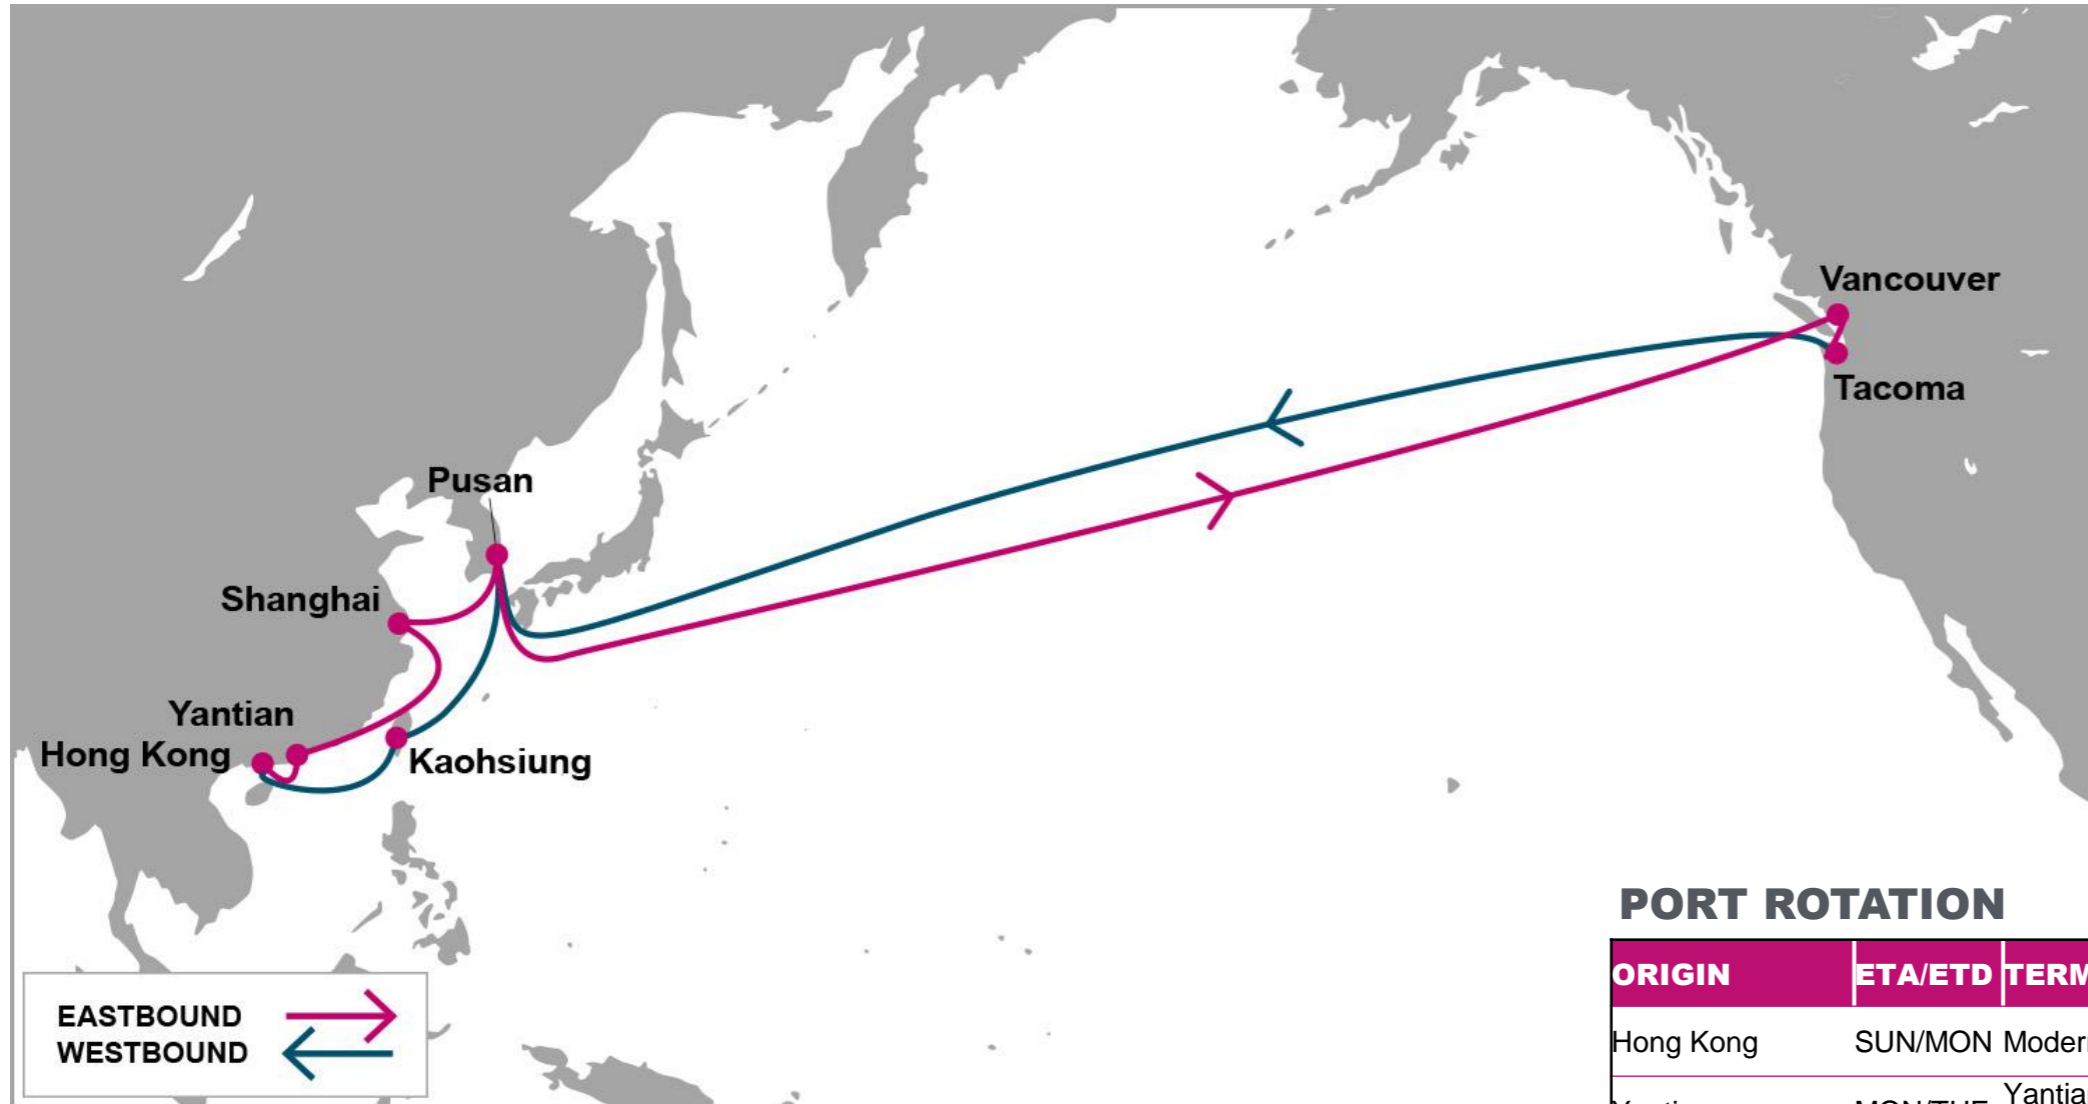

For more information, please click [here](#)

PORT ROTATION

(Terminals are subject to change)

ORIGIN	ETA/ETD	TERMINAL
Hong Kong	SUN/MON	Modern Terminal
Yantian	MON/TUE	Yantian International Container Terminal (YICT)
Yangshan	THU/FRI	Shangdong Container Terminal SIPGSD-YS4
Pusan	SUN/SUN	Hanjin Busan New Port Company terminal (HJNC)
Vancouver	FRI/THU	Deltaport (GCT Canada)
Tacoma	SAT/MON	Husky Terminal
Pusan	MON/TUE	HMM PSA New-Port Terminal (HPNT)
Kaohsiung	FRI/SAT	Kao Ming Container Terminal (KMCT)
Hong Kong	SUN/MON	Modern Terminal
Turnaround days:	49	

TPEB	VAN	TIW	TPWB	PUS	KHH	HKG	YTN	YSA
HKG	18	26	VAN	18	22	24	25	28
YTN	17	25	TIW	14	18	20	21	24
YSA	14	22						
PUS	12	20						

KEY TRANSIT TABLE - UNLOCODE PORT NAME & COUNTRY NAME

HKG: Hong Kong, China | **YTN:** Yantian, China | **YSA:** Yangshan, China | **KHH:** Kaohsiung, Taiwan | **PUS:** Pusan, South Korea | **VAN:** Vancouver, Canada | **TIW:** Tacoma, USA

NOTE: Transit times and port rotation are as of now and subject to change