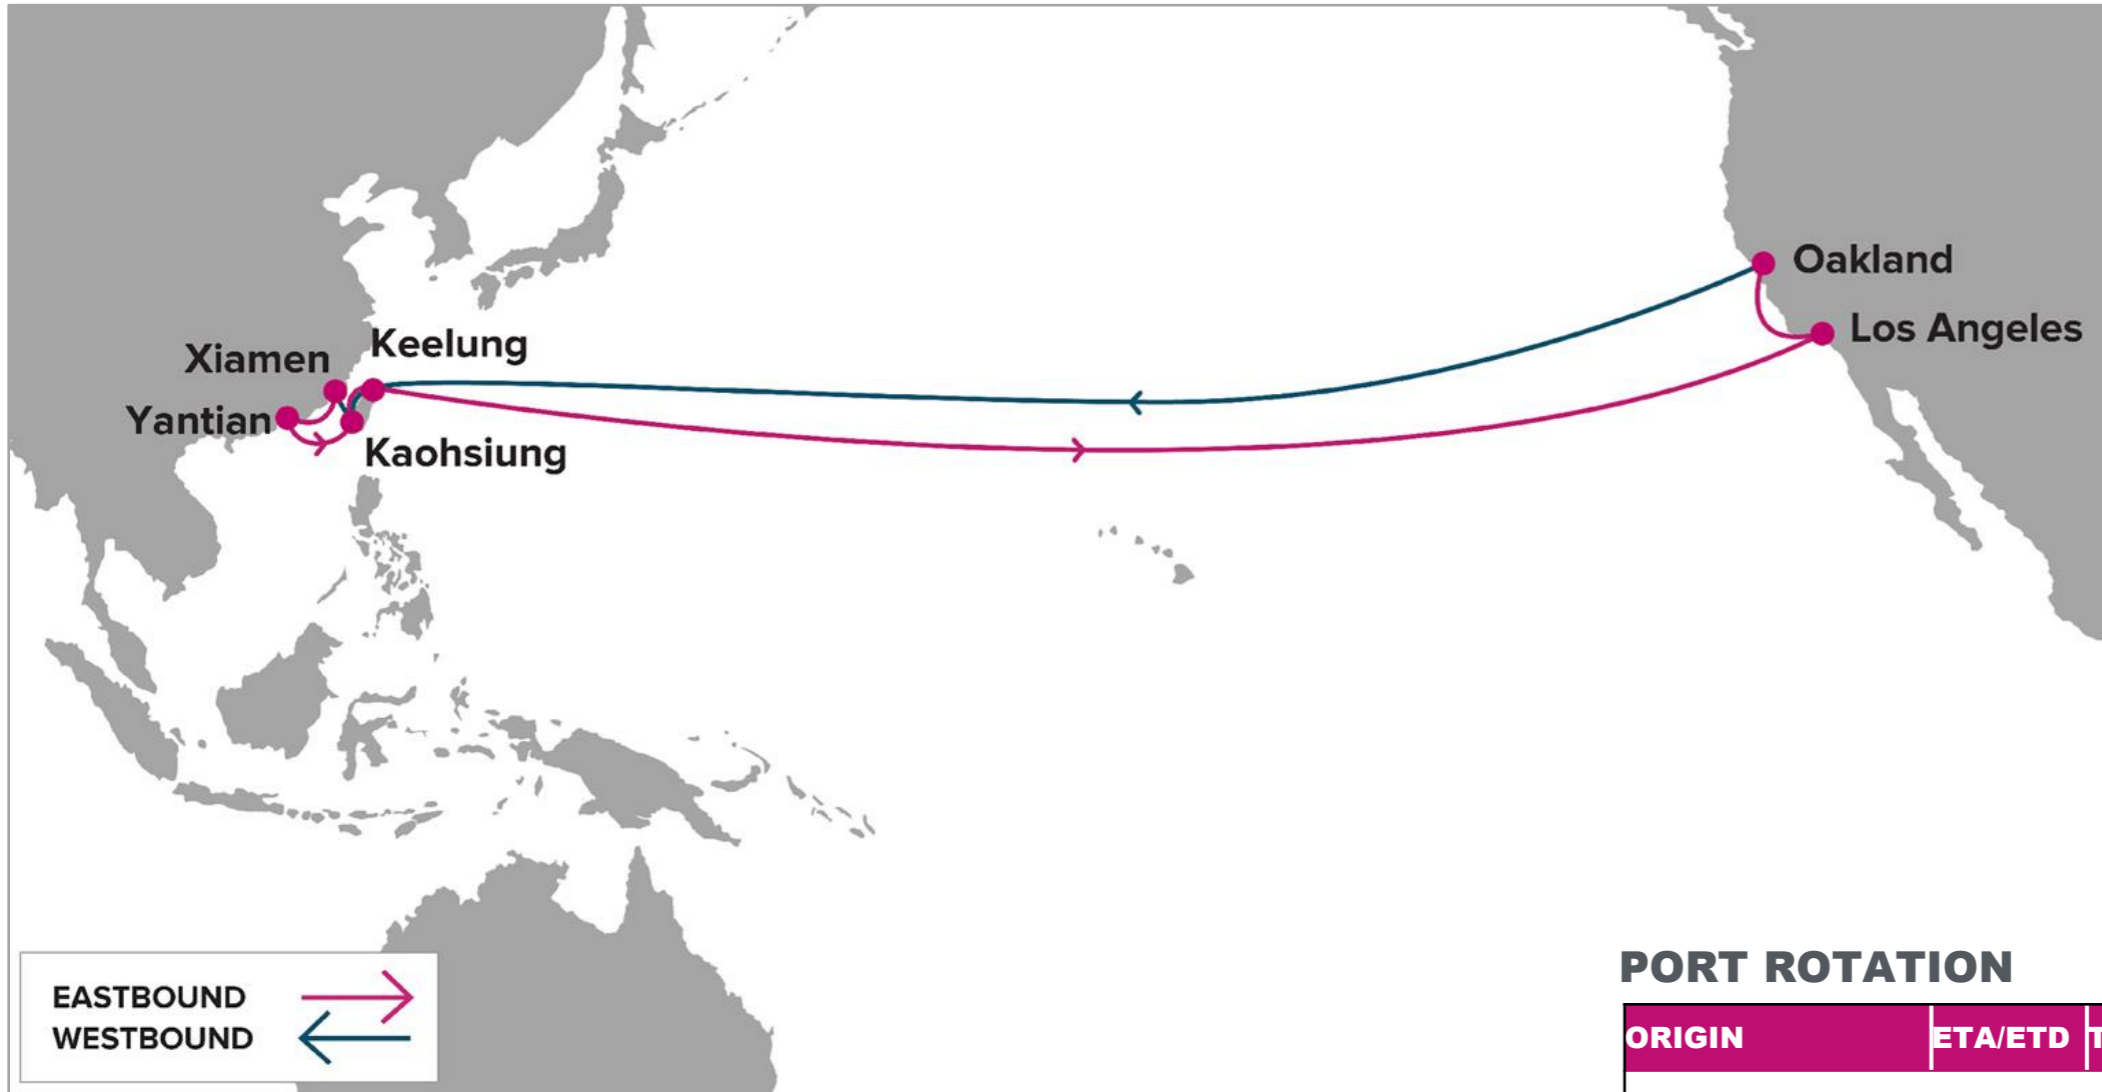

For more information, please click [here](#)

TPEB	LAX	OAK	TPWB	KEL	KHH	XMN	YTN
XMN	20	26	LAX	20	22	24	26
YTN	18	24	OAK	16	18	20	22
KHH	16	22					
KEL	15	21					

PORT ROTATION

(Terminals are subject to change)

ORIGIN	ETA/ETD	TERMINAL
Xiamen	FRI/SAT	Hairun Terminal
Yantian	SUN/MON	Yantian International Container Terminal (YICT)
Kaohsiung	TUE/WED	Kao Ming Container Terminal (KMCT)
Keelung	WED/THU	Keelung West Bank Container Terminal
Los Angeles	FRI/TUE	West Basin Container Terminal (WBCT)
Oakland	THU/SAT	TraPac Container Terminal
Keelung	MON/TUE	Keelung West Bank Container Terminal
Kaohsiung	WED/THU	Kao Ming Container Terminal (KMCT)
Xiamen	FRI/SAT	Hairun Terminal

Turnaround days: 49

KEY TRANSIT TABLE - UNLOCODE PORT NAME & COUNTRY NAME

XMN: Xiamen, China | YTN: Yantian, China | KHH: Kaohsiung, Taiwan | KEL: Keelung, Taiwan | LAX: Los Angeles, USA | OAK: Oakland, USA

NOTE: Transit times and port rotation are as of now and subject to change