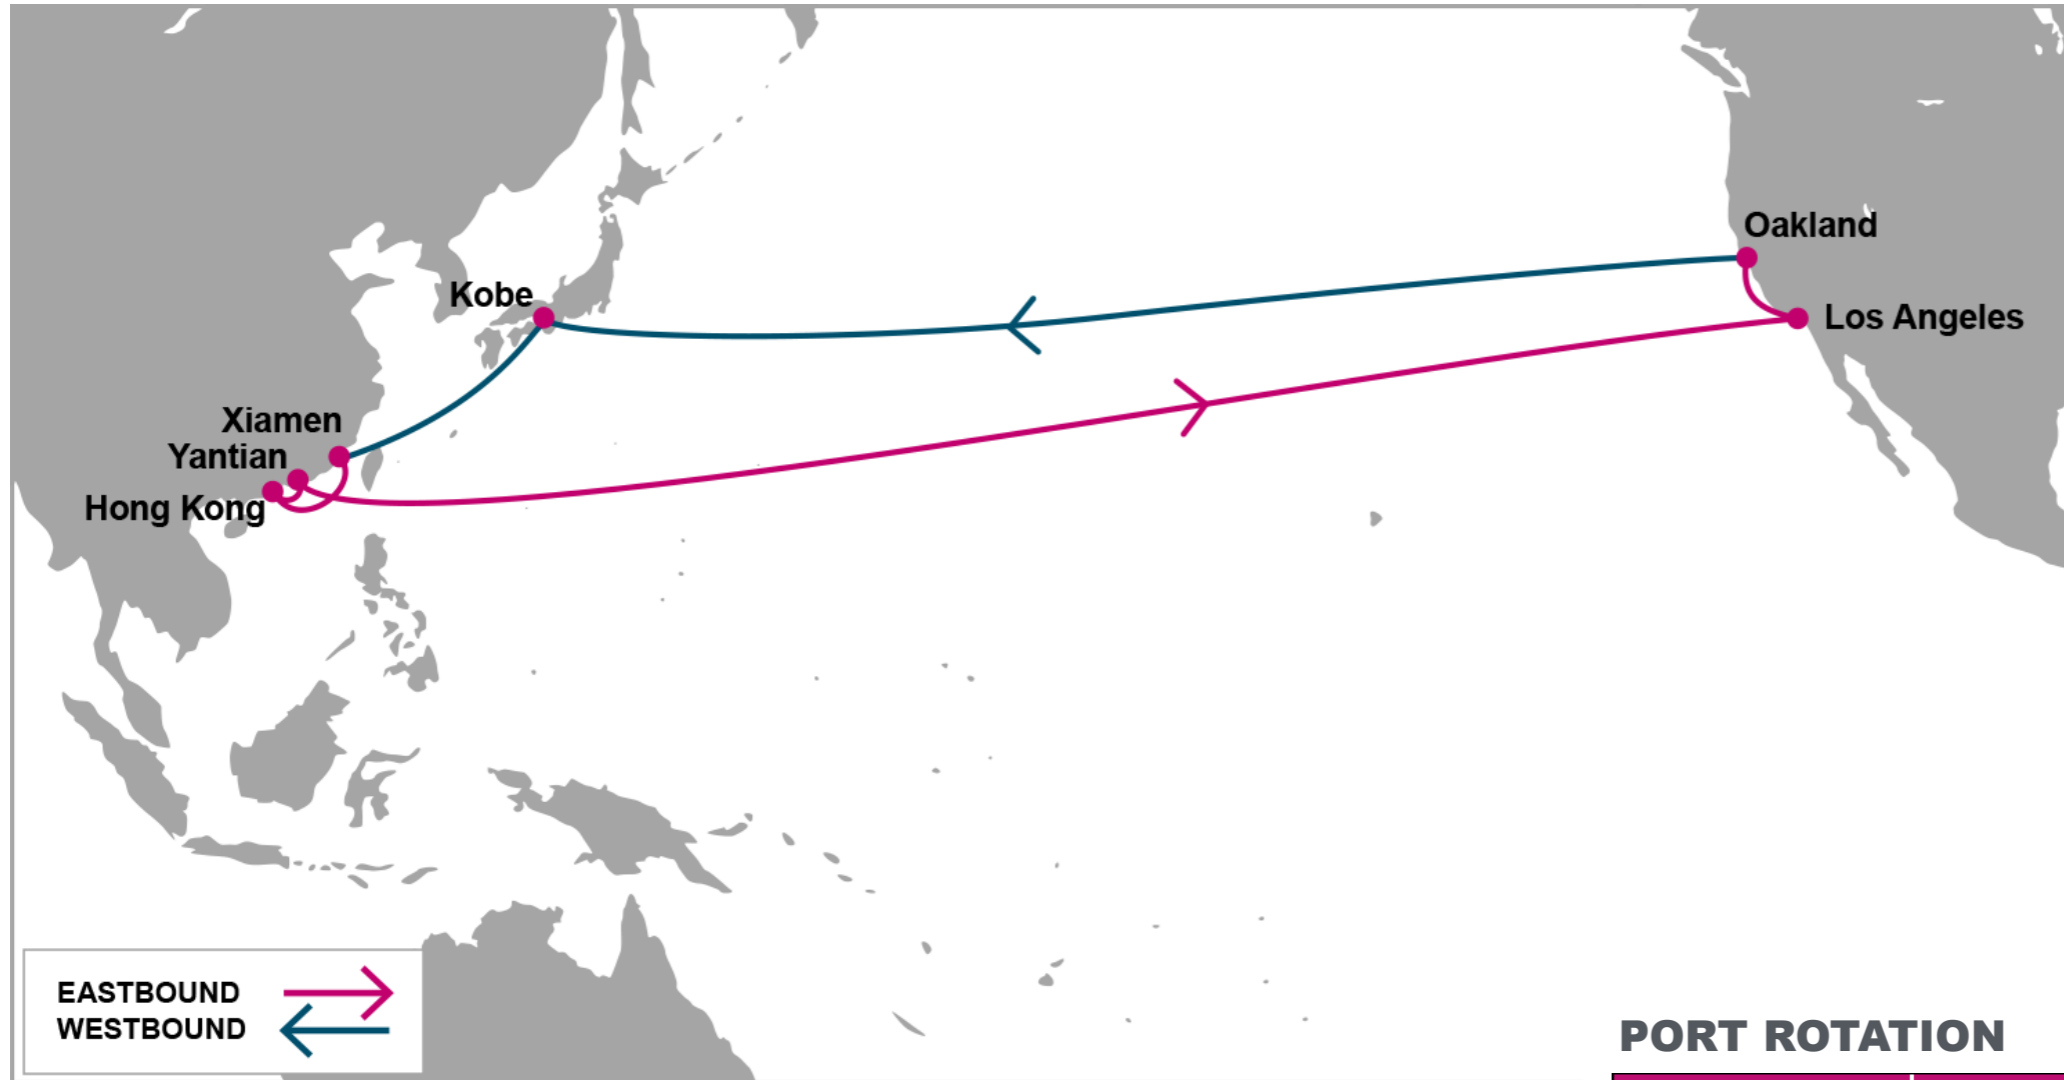

For more information, please click [here](#)

PORT ROTATION

(Terminals are subject to change)

ORIGIN	ETA/ETD	TERMINAL
Xiamen	SAT/SAT	Xiamen Hairun Terminal
Hong Kong	MON/WED	Hongkong International Terminal
Yantian	WED/FRI	Yantian International Container Terminal (YICT)
Los Angeles	THU/MON	Yusen Terminal International (YTI)
Oakland	WED/THU	TraPac Container Terminal
Kobe	TUE/WED	KICT Port
Xiamen	TUE/WED	Xiamen Hairun Terminal
Turnaround days: 42		

TPEB	LAX	OAK	TPWB	UKB	XMN	HKG	YTN
XMN	19	25	LAX	15	19	21	23
HKG	15	21	OAK	12	16	18	20
YTN	13	19					

KEY TRANSIT TABLE - UNLOCODE PORT NAME & COUNTRY NAME

XMN: Xiamen, China | HKG: Hong Kong, China | YTN: Yantian, China | UKB: Kobe, Japan | LAX: Los Angeles, USA | OAK: Oakland, USA

NOTE: Transit times and port rotation are as of now and subject to change