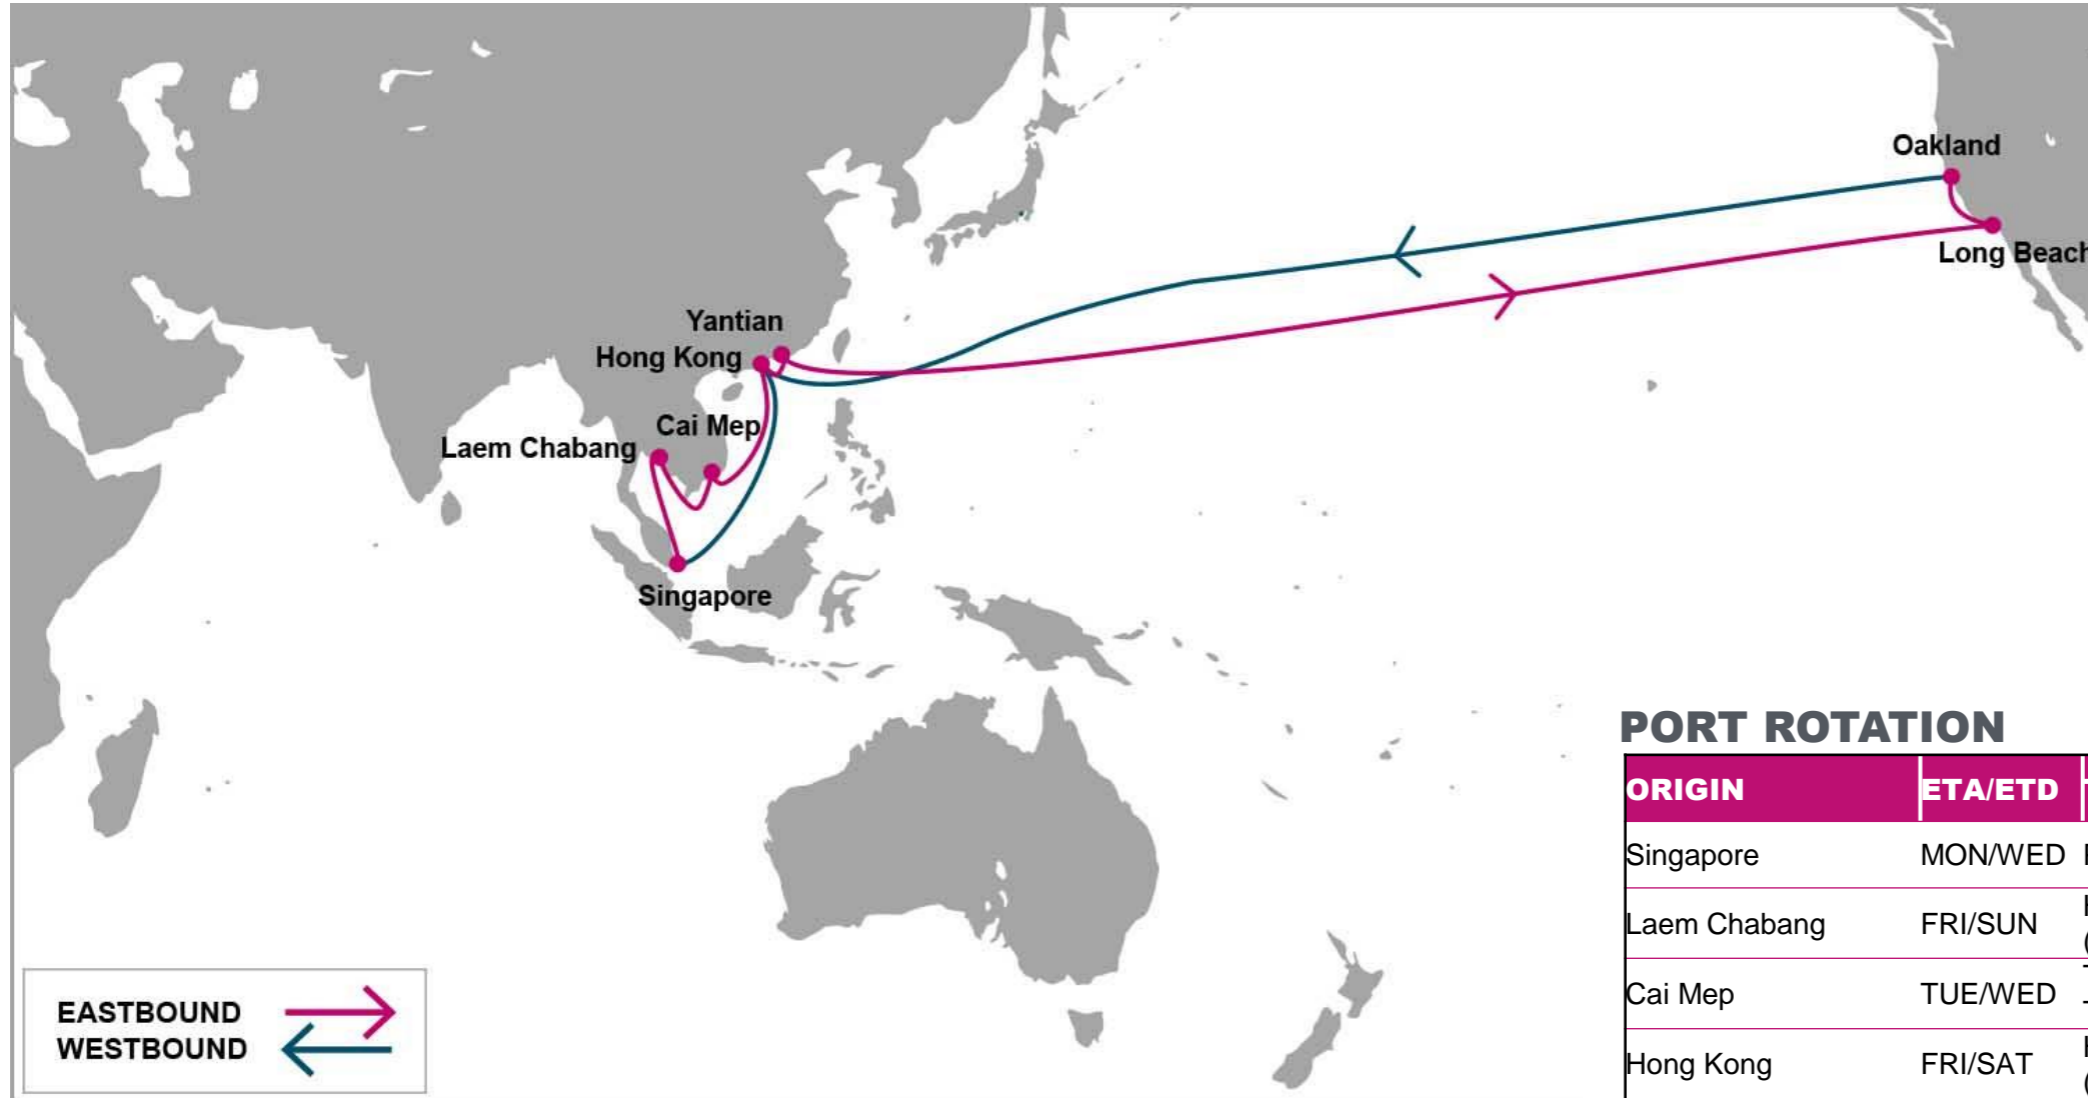

For more information, please click [here](#)

PORT ROTATION

(Terminals are subject to change)

ORIGIN	ETA/ETD	TERMINAL
Singapore	MON/WED	PSA Singapore
Laem Chabang	FRI/SUN	Hutchison Laem Chabang Terminal (HLT)
Cai Mep	TUE/WED	Tan Cang Cai Mep International Terminal (TCIT)
Hong Kong	FRI/SAT	Hong Kong Seaport Alliance (HKSPA)
Yantian	SAT/MON	Yantian International Container Terminal (YICT)
Los Angeles/Long Beach	MON/MON	International Transportation Service (ITS)
Oakland	WED/FRI	Oakland International Container Terminal (OICT)
Hong Kong	SUN/MON	Hong Kong Seaport Alliance (HKSPA)
Singapore	MON/WED	PSA Singapore
Turnaround days: 63		

TPEB	LGB	OAK	TPWB	HKG	SIN	LCH	CMP
SIN	26	33	LGB	20	25	28	31
LCH	22	29	OAK	17	22	25	28
CMP	19	26					
HKG	16	23					
YTN	14	21					

KEY TRANSIT TABLE - UNLOCODE PORT NAME & COUNTRY NAME

SIN: Singapore, Singapore | **LCH:** Laem Chabang, Thailand | **CMP:** Cai Mep, Vietnam | **HKG:** Hong Kong, China | **YTN:** Yantian, China | **LGB:** Long Beach, USA | **OAK:** Oakland, USA

NOTE: Transit times and port rotation are as of now and subject to change