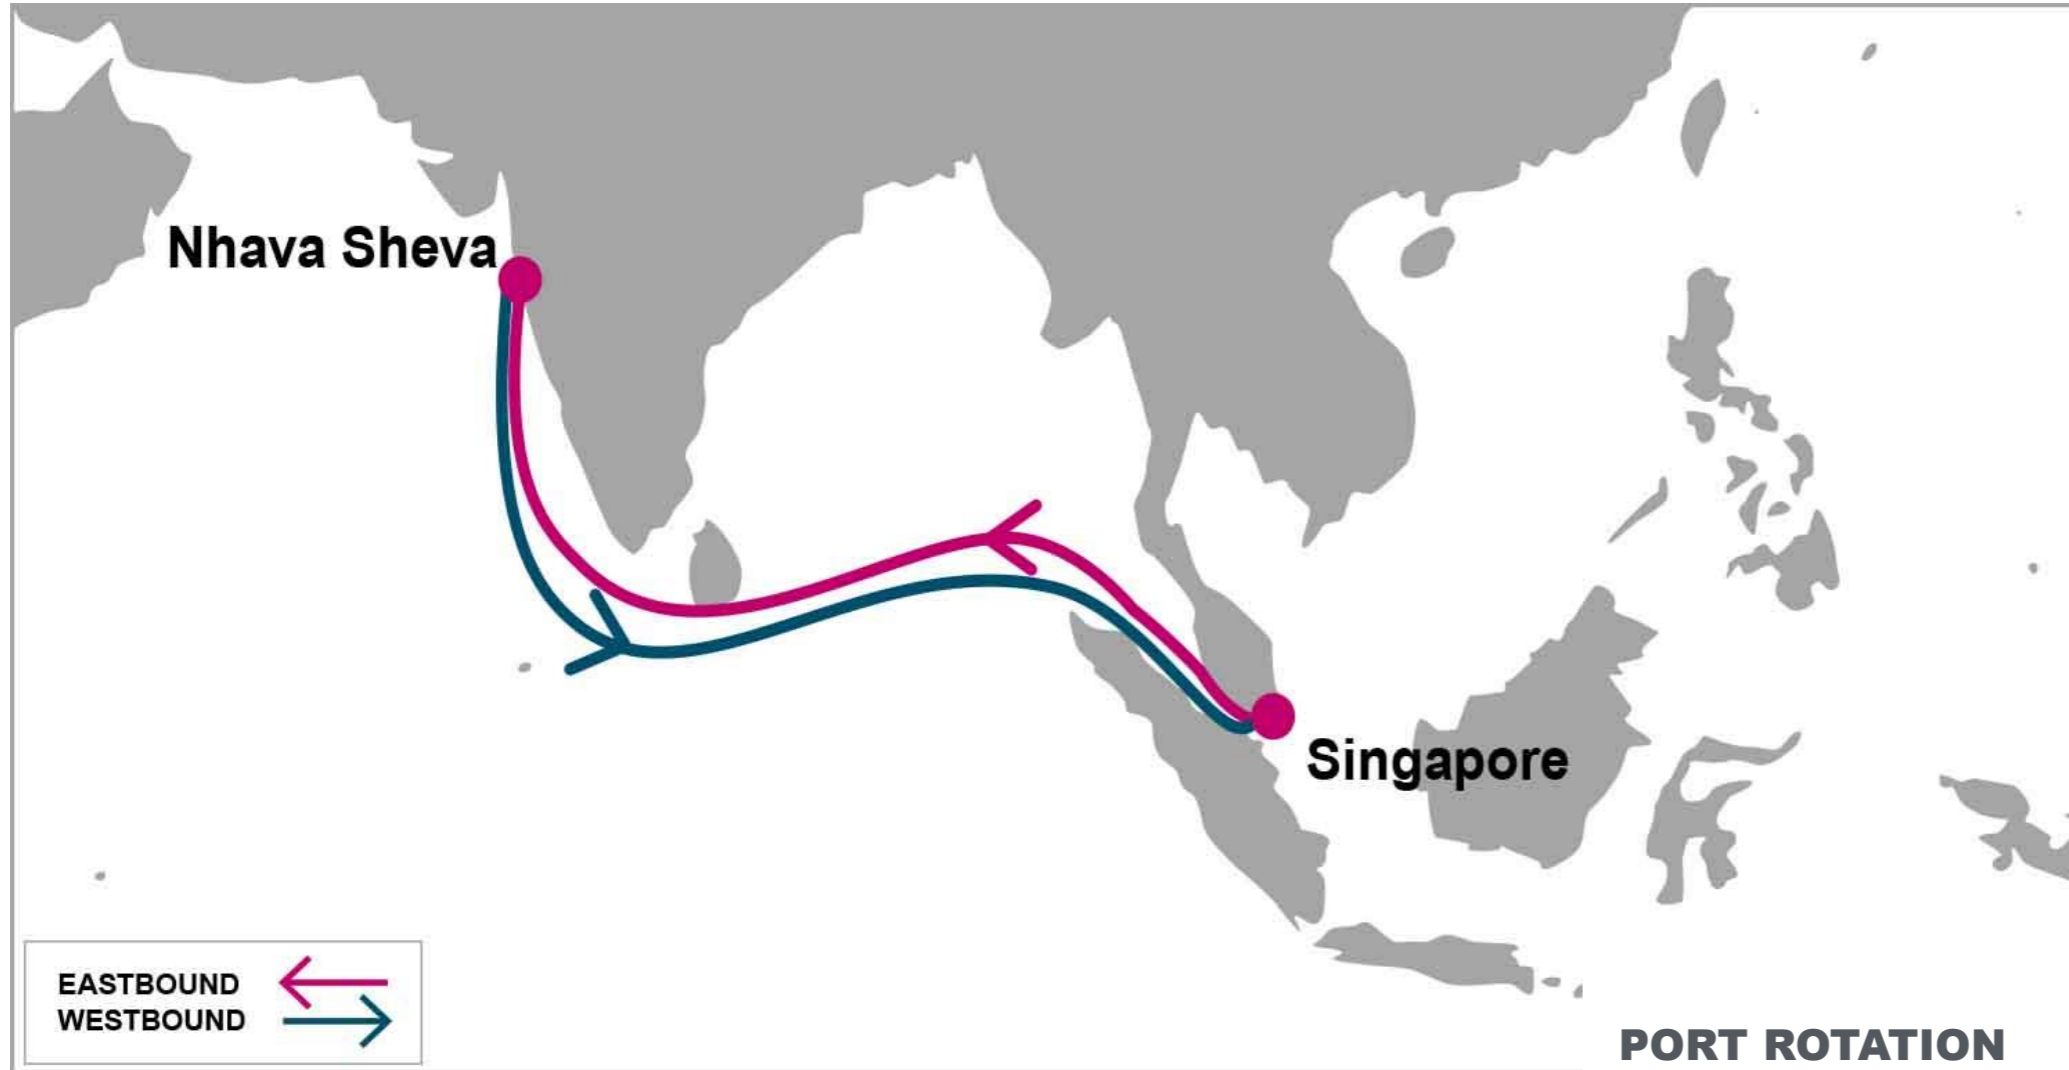

For more information, please click [here](#)

E/B	NSA	W/B	SIN
SIN	6	NSA	6

**PORT ROTATION**

(Terminals are subject to change)

ORIGIN	ETA/ETD	TERMINAL
Singapore	MON/TUE	PSA Singapore
Nhava Sheva	MON/TUE	Bharat Mumbai Container Terminal (BMCT)
Singapore	MON/TUE	PSA Singapore
<b>Turnaround days: 14</b>		

**KEY TRANSIT TABLE** - UNLOCODE PORT NAME & COUNTRY NAME

**SIN:** Singapore, Singapore | **NSA:** Nhava Sheva, India

NOTE: Transit times and port rotation are as of now and subject to change